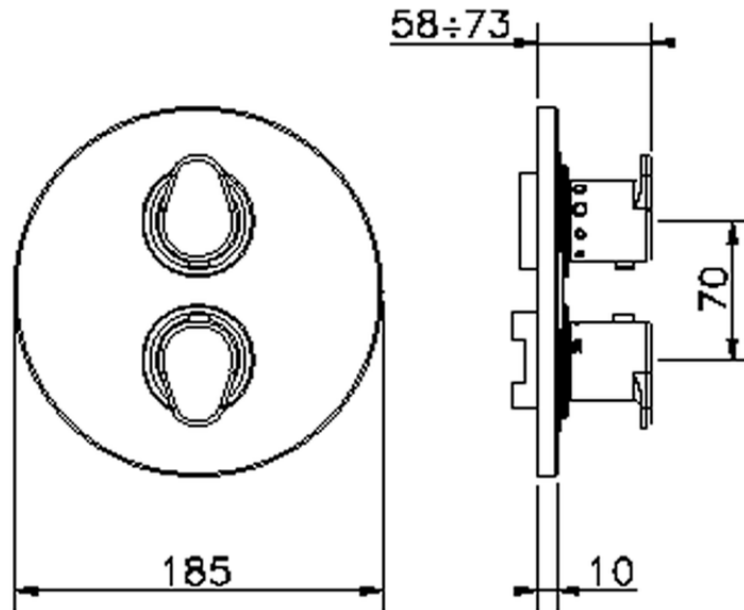

## Exposed part for 1-outlet con.thermo.shower valve H3\_H3007300

H3007300

<https://en.huberitalia.com/exposed-part-for-1-outlet-con-thermo-shower-valve-h3-h3007300>

Piastra/Plate/Plaque/Platte/Placa

2-3mm: XX 25-40 YY 76-91

10 mm: XX 16-31 YY 65-80

ZB007361

<https://en.huberitalia.com/1-outlet-concealed-thermostatic-shower-valve-concealed-zb007361>

Piastra/Plate/Plaque/Platte/Placa

2-3mm: XX 25-40 YY 76-91

10 mm: XX 16-31 YY 65-80

ZB007301

<https://en.huberitalia.com/1-outlet-concealed-thermostatic-shower-valve-concealed-zb007301>

2024-12-27