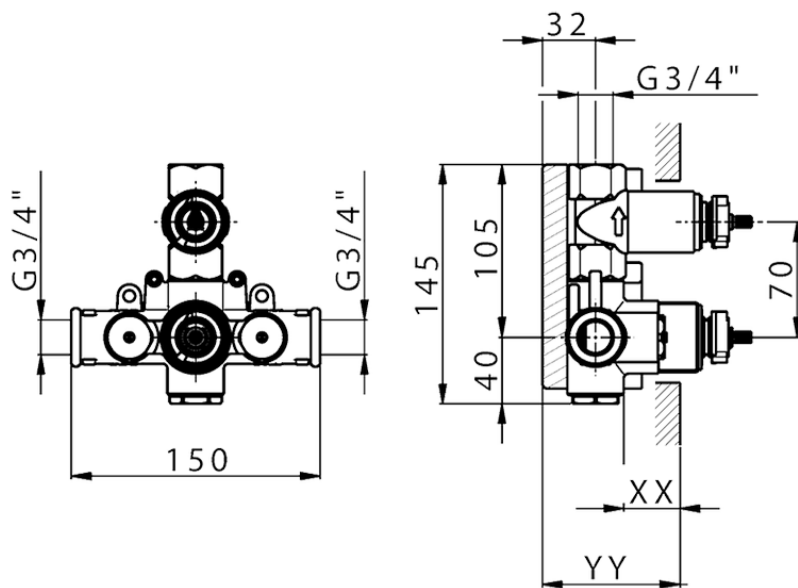

## Exposed part for 1-outlet con.thermo.shower valve H3\_H3007300

H3007300

<https://en.huberitalia.com/exposed-part-for-1-outlet-con-thermo-shower-valve-h3-h3007300>

Piastra/Plate/Plaque/Platte/Placa

2-3mm: XX 25-40 YY 76-91

10 mm: XX 16-31 YY 65-80

ZB007361

<https://en.huberitalia.com/1-outlet-concealed-thermostatic-shower-valve-concealed-zb007361>

Piastra/Plate/Plaque/Platte/Placa

2-3mm: XX 25-40 YY 76-91

10 mm: XX 16-31 YY 65-80

ZB007301

<https://en.huberitalia.com/1-outlet-concealed-thermostatic-shower-valve-concealed-zb007301>

2024-12-27