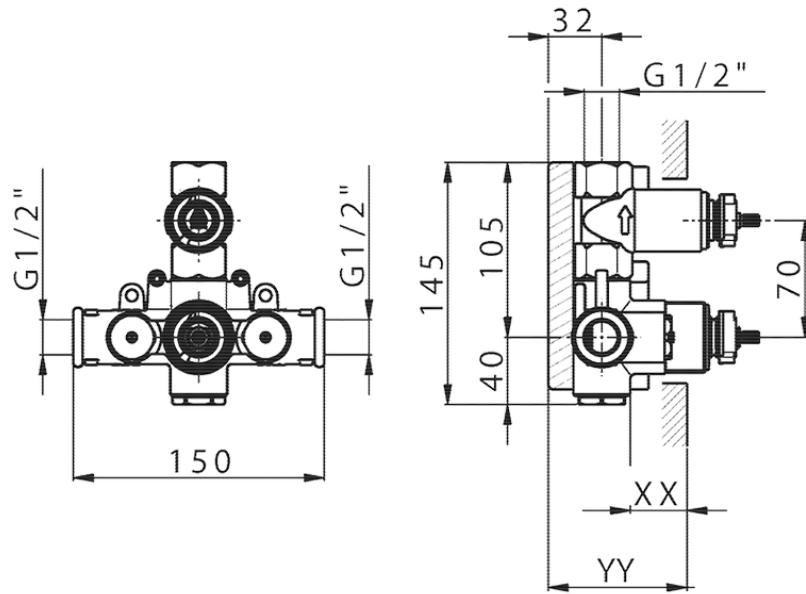

## Exposed part for 1-outlet con.thermo.shower valve H3\_H3007300

H3007300

<https://en.huberitalia.com/exposed-part-for-1-outlet-con-thermo-shower-valve-h3-h3007300>

Piastra/Plate/Plaque/Platte/Placa

2-3mm: XX 25-40 YY 76-91

10 mm: XX 16-31 YY 65-80

ZB007361

<https://en.huberitalia.com/1-outlet-concealed-thermostatic-shower-valve-concealed-zb007361>

Piastra/Plate/Plaque/Platte/Placa

2-3mm: XX 25-40 YY 76-91

10 mm: XX 16-31 YY 65-80

ZB007301

<https://en.huberitalia.com/1-outlet-concealed-thermostatic-shower-valve-concealed-zb007301>

2024-12-27