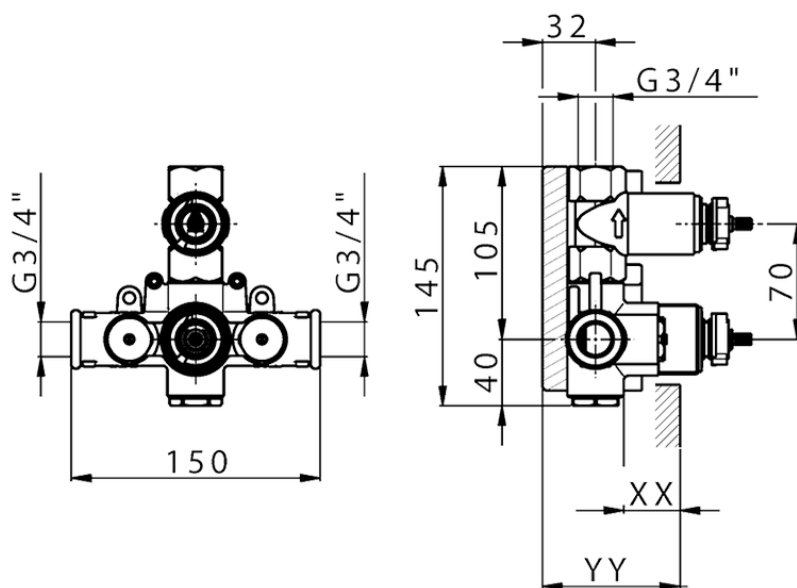

Exposed part for 1-outlet con.thermo.shower valve H3_H3007300

H3007300

<https://en.huberitalia.com/exposed-part-for-1-outlet-con-thermo-shower-valve-h3-h3007300>

Piastra/Plate/Plaque/Platte/Placa

2-3mm: XX 25-40 YY 76-91

10 mm: XX 16-31 YY 65-80

ZB007361

<https://en.huberitalia.com/1-outlet-concealed-thermostatic-shower-valve-concealed-zb007361>

Piastra/Plate/Plaque/Platte/Placa

2-3mm: XX 25-40 YY 76-91

10 mm: XX 16-31 YY 65-80

ZB007301

<https://en.huberitalia.com/1-outlet-concealed-thermostatic-shower-valve-concealed-zb007301>

2024-12-27