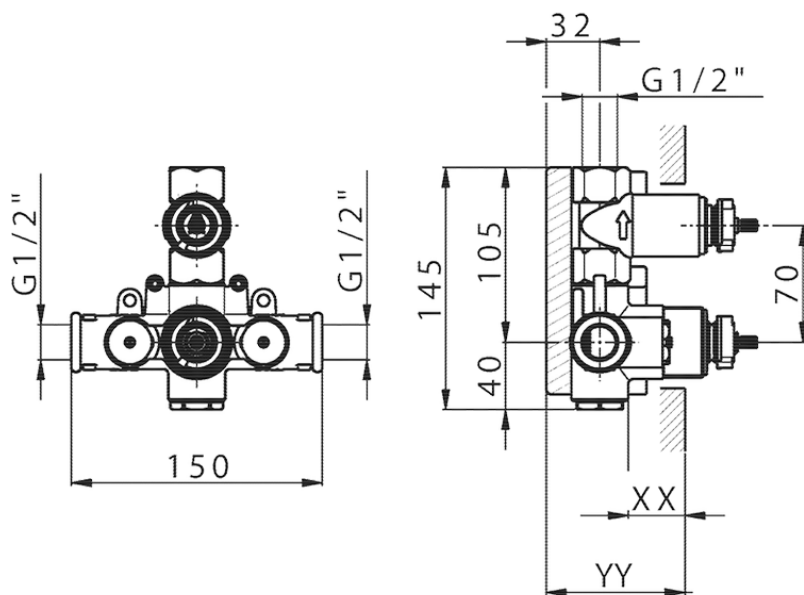

Exposed part for 1-outlet con.thermo.shower valve H3_H3007300

H3007300

<https://en.huberitalia.com/exposed-part-for-1-outlet-con-thermo-shower-valve-h3-h3007300>

Piastra/Plate/Plaque/Platte/Placa

2-3mm: XX 25-40 YY 76-91

10 mm: XX 16-31 YY 65-80

ZB007361

<https://en.huberitalia.com/1-outlet-concealed-thermostatic-shower-valve-concealed-zb007361>

Piastra/Plate/Plaque/Platte/Placa

2-3mm: XX 25-40 YY 76-91

10 mm: XX 16-31 YY 65-80

ZB007301

<https://en.huberitalia.com/1-outlet-concealed-thermostatic-shower-valve-concealed-zb007301>

2024-12-27