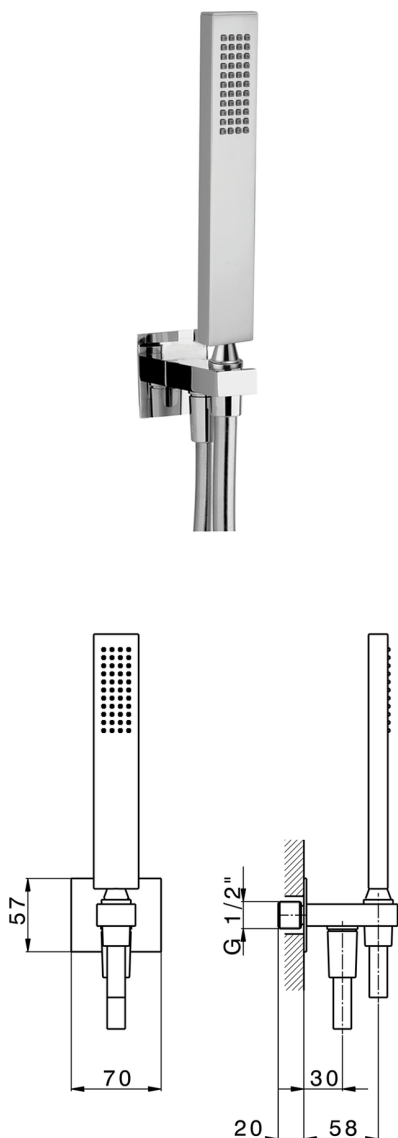

Showerset with wall elbow SHOWER_SS018860

MODEL **SS018860**

Showerset with wall elbow, wall mounted handshower holder, 35x15 mm Brass minimalistic one spray handshower, 150 cm SUPREME smooth flexible hose

AVAILABLE FINISHINGS

-  **21** 21 Chrome
-  **2B** 2B Polished Nickel
-  **2F** 2F Brushed Nickel
-  **40** 40 Matt Black
-  **4Q** 4Q Matt White

CHARACTERISTICS

2026-04-07