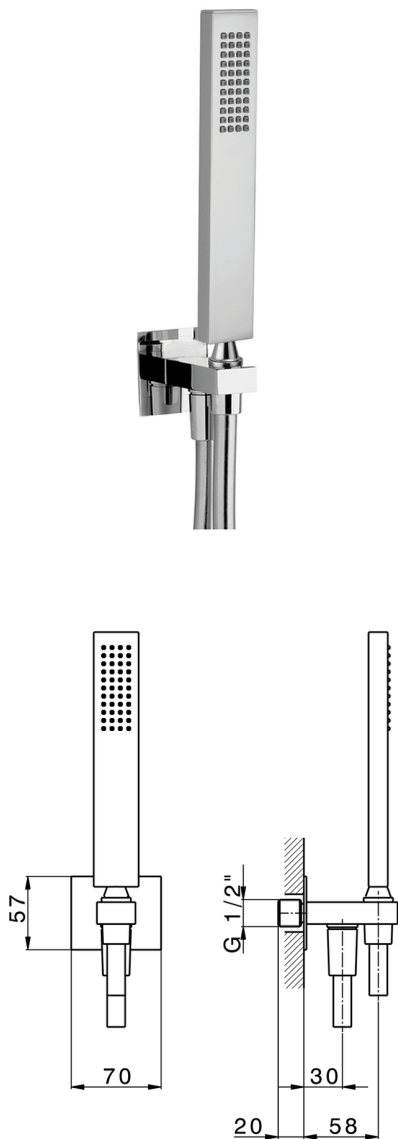

Showerset with wall elbow SHOWER_SS018860

MODEL **SS018860**

Showerset with wall elbow, wall mounted handshower holder, 35x15 mm Brass minimalistic one spray handshower, 150 cm SUPREME smooth flexible hose

AVAILABLE FINISHINGS

-  **21** 21 Chrome
-  **2B** 2B Polished Nickel
-  **2F** 2F Brushed Nickel
-  **40** 40 Matt Black
-  **4Q** 4Q Matt White

CHARACTERISTICS

2026-06-14