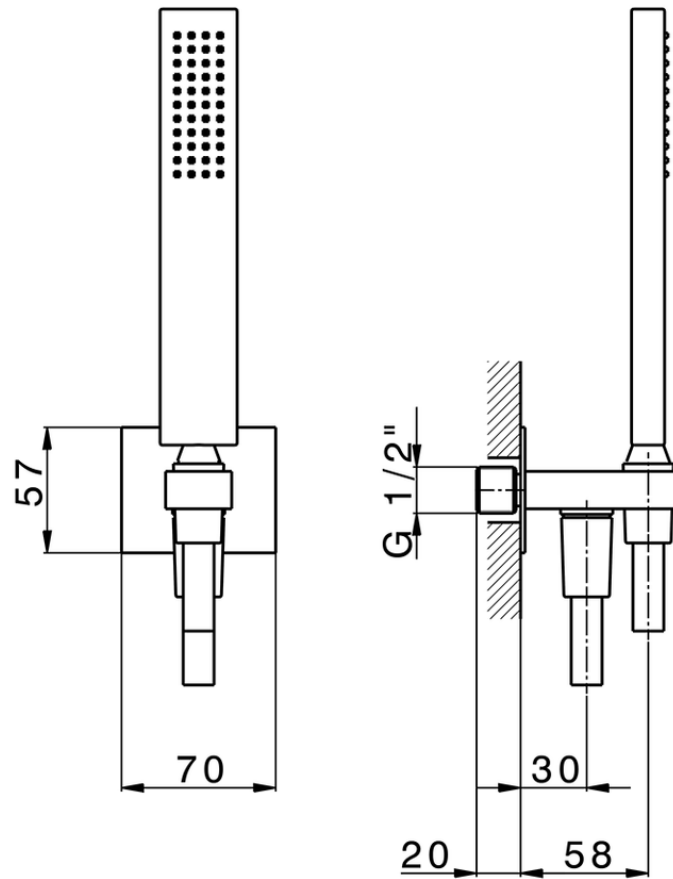

Showerset with wall elbow SHOWER_SS018860

SS018860

<https://en.huberitalia.com/showerset-with-wall-elbow-shower-ss018860>

2026-04-05