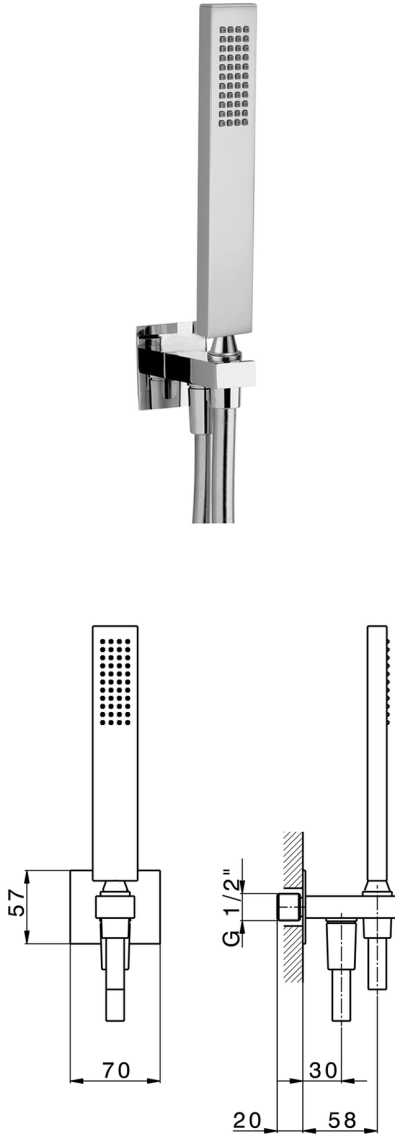

Showerset with wall elbow SHOWER_SS018860

MODEL **SS018860**

Showerset with wall elbow, wall mounted handshower holder, 35x15 mm Brass minimalistic one spray handshower, 150 cm SUPREME smooth flexible hose

AVAILABLE FINISHINGS

-  **21** 21 Chrome
-  **2B** 2B Polished Nickel
-  **2F** 2F Brushed Nickel
-  **40** 40 Matt Black
-  **4Q** 4Q Matt White

CHARACTERISTICS

2026-06-13