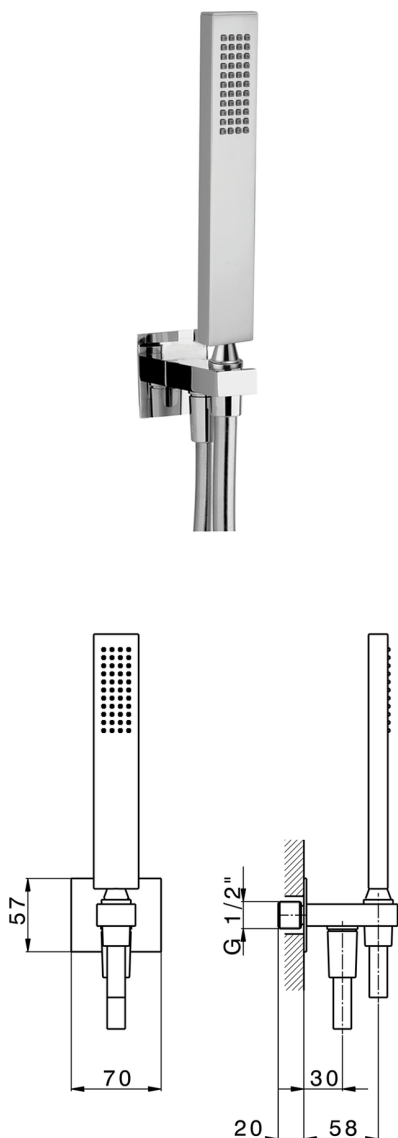

Showerset with wall elbow SHOWER_SS018860

MODEL **SS018860**

Showerset with wall elbow, wall mounted handshower holder, 35x15 mm Brass minimalistic one spray handshower, 150 cm SUPREME smooth flexible hose

AVAILABLE FINISHINGS

-  **21** 21 Chrome
-  **2B** 2B Polished Nickel
-  **2F** 2F Brushed Nickel
-  **40** 40 Matt Black
-  **4Q** 4Q Matt White

CHARACTERISTICS

2026-04-10