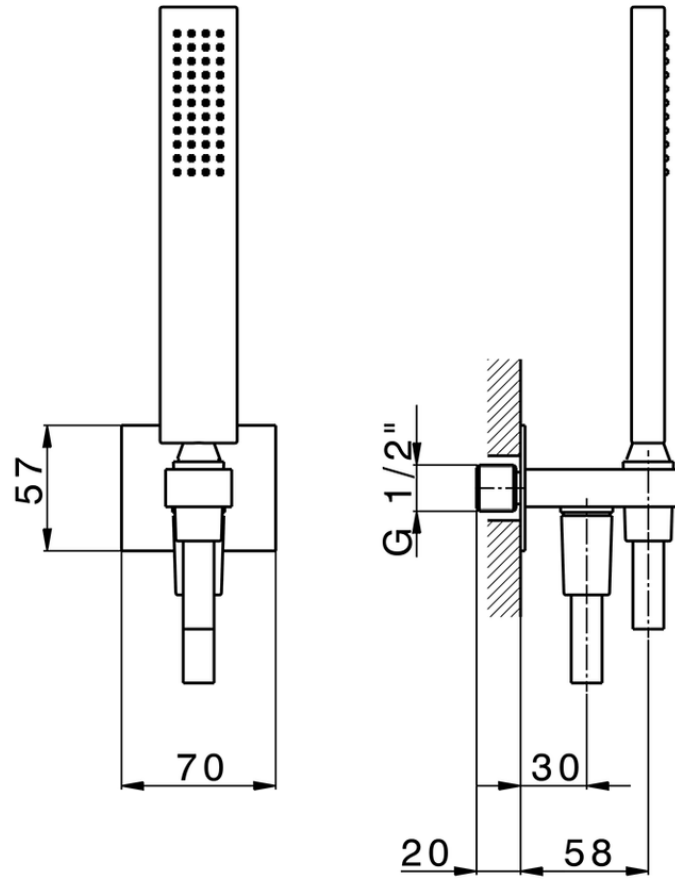

Showerset with wall elbow SHOWER_SS018860

SS018860

<https://en.huberitalia.com/showerset-with-wall-elbow-shower-ss018860>

2026-06-13