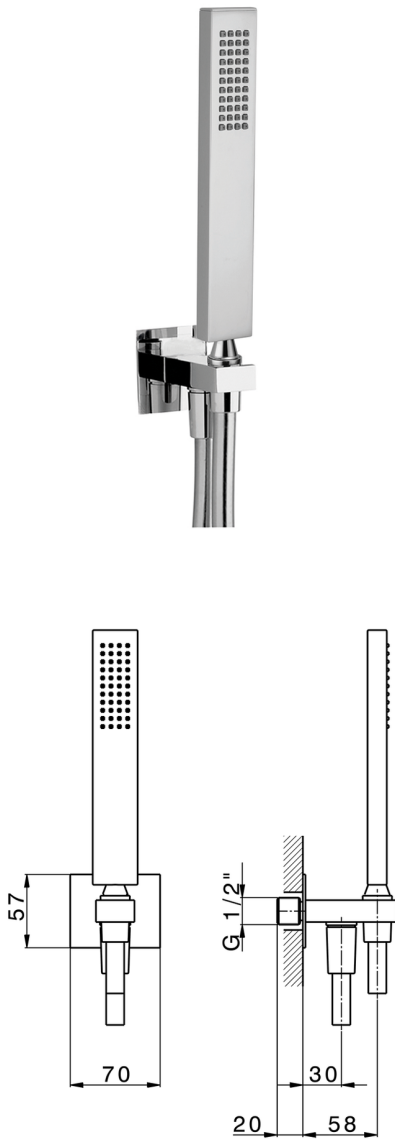

Showerset with wall elbow SHOWER_SS018860

MODEL **SS018860**

Showerset with wall elbow, wall mounted handshower holder, 35x15 mm Brass minimalistic one spray handshower, 150 cm SUPREME smooth flexible hose

AVAILABLE FINISHINGS

-  **21** 21 Chrome
-  **2B** 2B Polished Nickel
-  **2F** 2F Brushed Nickel
-  **40** 40 Matt Black
-  **4Q** 4Q Matt White

CHARACTERISTICS

2026-04-06