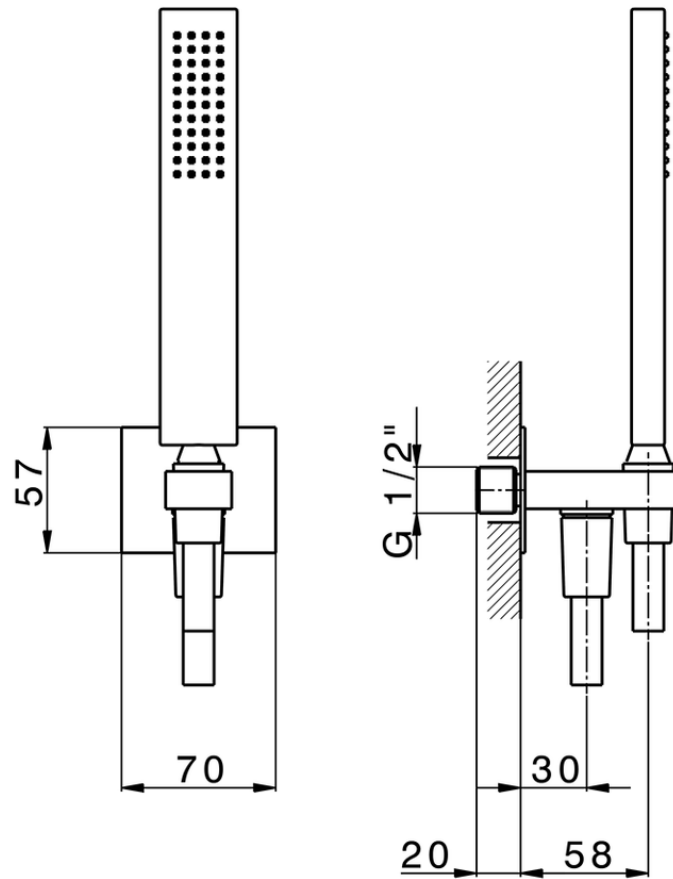

## Showerset with wall elbow SHOWER\_SS018860

SS018860

<https://en.huberitalia.com/showerset-with-wall-elbow-shower-ss018860>

2026-05-15