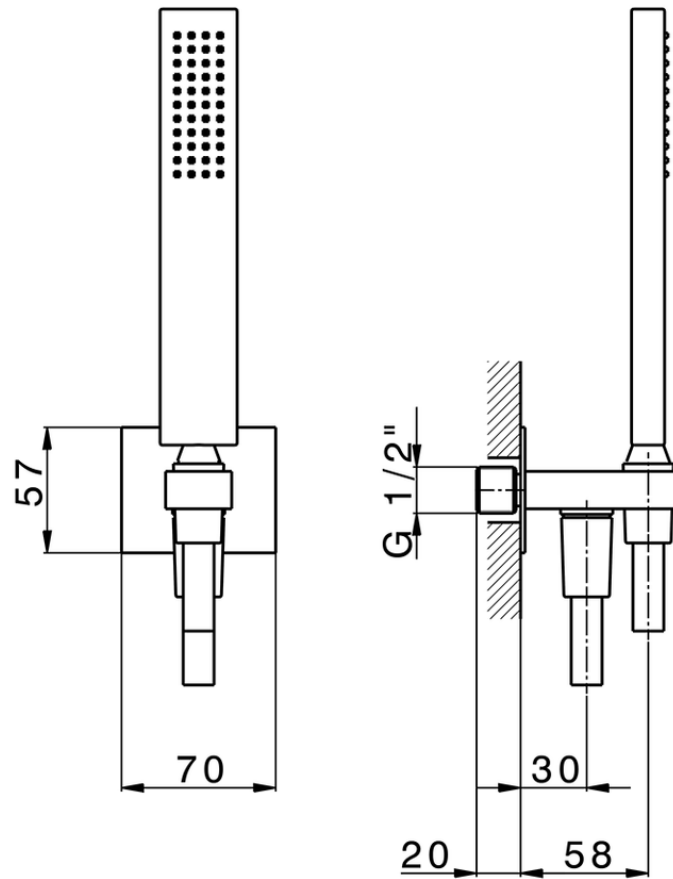

Showerset with wall elbow SHOWER_SS018860

SS018860

<https://en.huberitalia.com/showerset-with-wall-elbow-shower-ss018860>

2026-04-06