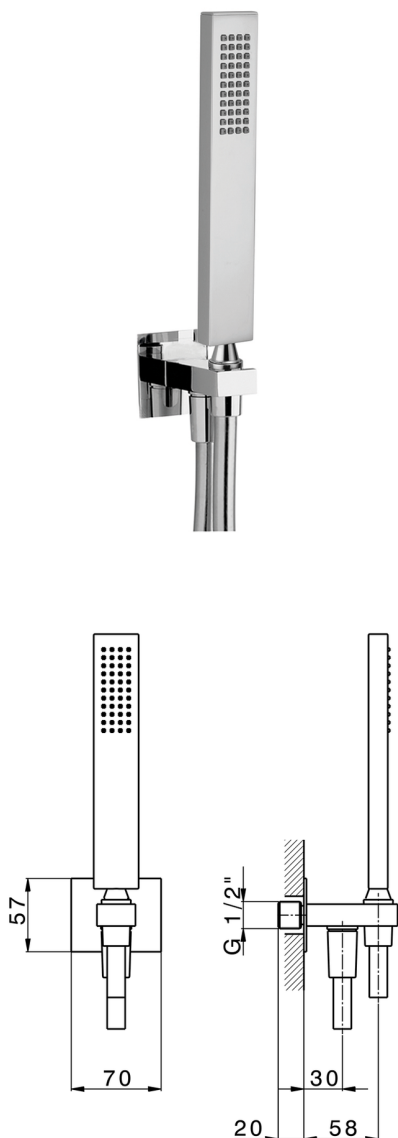

## Showerset with wall elbow SHOWER\_SS018860

MODEL **SS018860**

Showerset with wall elbow, wall mounted handshower holder, 35x15 mm Brass minimalistic one spray handshower, 150 cm SUPREME smooth flexible hose

### AVAILABLE FINISHINGS

-  **21** 21 Chrome
-  **2B** 2B Polished Nickel
-  **2F** 2F Brushed Nickel
-  **40** 40 Matt Black
-  **4Q** 4Q Matt White