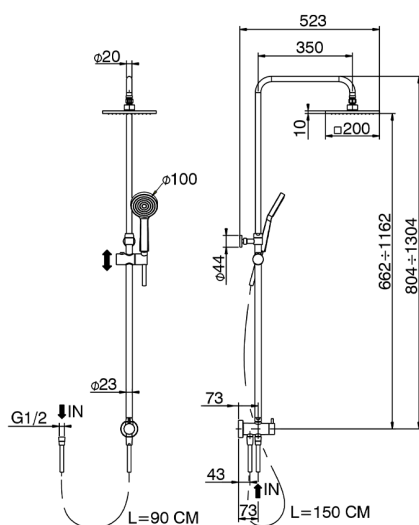

CombiShower with Diverter COLUMNS_SSQ82022

MODEL **SSQ82022**

CombiShower with Diverter, 2-outlet diverter with external wall elbow, adjustable Column, sliding handshower bracket, 100 mm Melody one spray hand shower, 200x200 ABS Square headshower 11,5 mm thick, double 90-150 cm stainless steel hoses

AVAILABLE FINISHINGS

CHARACTERISTICS

2024-11-21