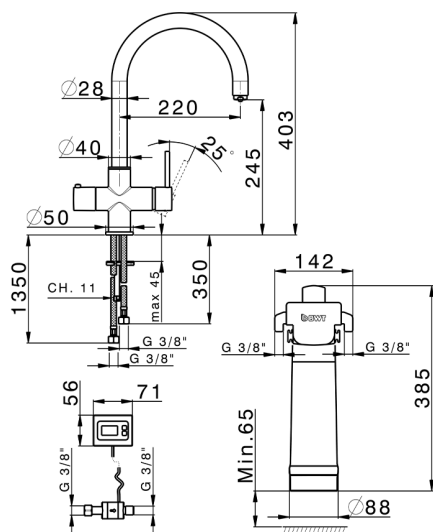

PURE Single Lever Sink Mixer KITCHEN_TV00Z985

MODEL **TV00Z985**

PURE Single Lever Sink Mixer, swivel spout, separated water supply: filtered and mains water, purified water opening control, BWT filtration set consisting of: - filter litre counter for filter monitoring, - BWT filter head, - BWT 'BestTaste' filter (10,000 litres), activated carbon eliminates unpleasant odour & taste, particles filtration, heavy metal reduction

AVAILABLE FINISHINGS

-  **21** 21 Chrome
-  **2F** 2F Brushed Nickel
-  **40** 40 Matt Black

CHARACTERISTICS

Cartridge Spare Parts **ZZ94034000**
35 mm Cartridge

EcoStop

EcoStop feature limits water flow to approximately 50% of maximum output with one point of resistance on setting. Push slightly past the middle stop only when full water output is required. This will save water up to 50%.