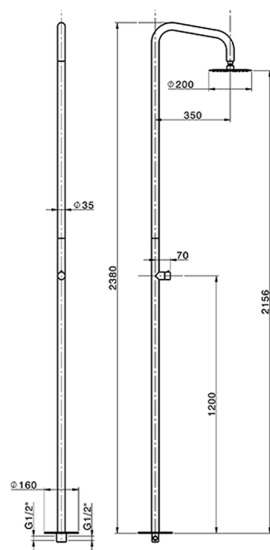

## Free Standing Progressive Shower Column LYNOX\_LX005130

MODEL **LX005130**

Free Standing Progressive Shower Column, for Indoor/Outdoor use, D.200 mm INOX round showerhead, INOX AISI 316L

AVAILABLE FINISHINGS

**D1** D1 Brushed Inox

CHARACTERISTICS

Cartridge Spare Parts **ZZ9C292000**

**25 mm Progressive single-lever cartridge**

2024-11-15