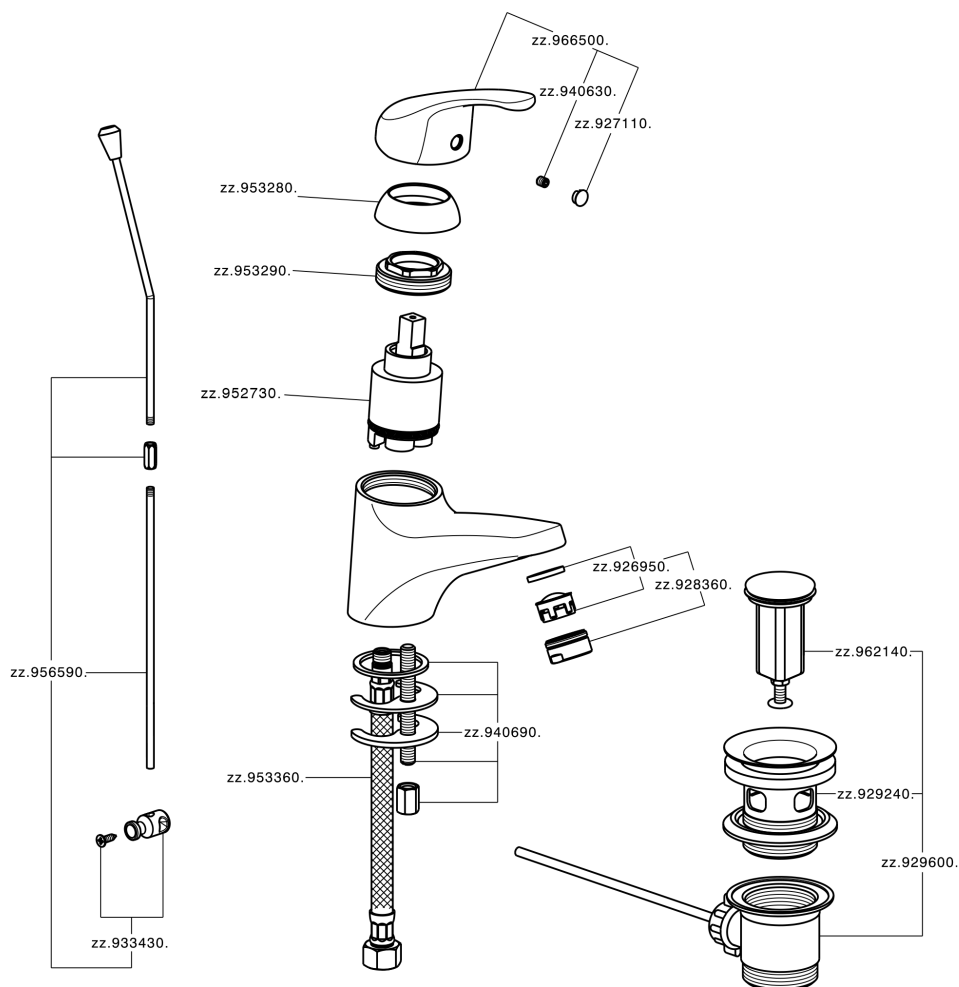

Single lever washbasin mixer BACCARAT_BC000510

MODEL **BC000510**

Single lever washbasin mixer, with 1"1/4 pop-up waste, G.3/8" stainless steel flexible hose

AVAILABLE FINISHINGS

21 21 Chrome

CHARACTERISTICS

Cartridge Spare Parts **ZZ95273000**

40 mm Cartridge

Single lever washbasin mixer BACCARAT_BC000510

BC000510

<https://en.huberitalia.com/single-lever-washbasin-mixer-baccarat-bc000510>

2026-05-15