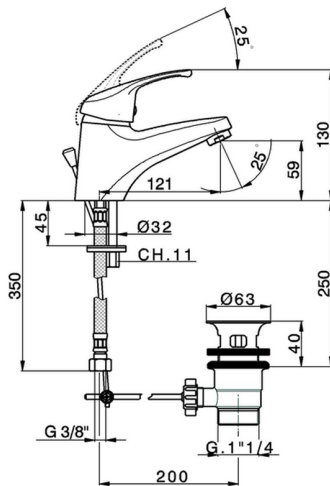

Single lever washbasin mixer BACCARAT_BC000510

MODEL **BC000510**

Single lever washbasin mixer, with 1"1/4 pop-up waste, G.3/8" stainless steel flexible hose

AVAILABLE FINISHINGS

21 21 Chrome

CHARACTERISTICS

Cartridge Spare Parts **ZZ95273000**

40 mm Cartridge

Single lever washbasin mixer BACCARAT_BC000510

BC000510

<https://en.huberitalia.com/single-lever-washbasin-mixer-baccarat-bc000510>

2026-04-09