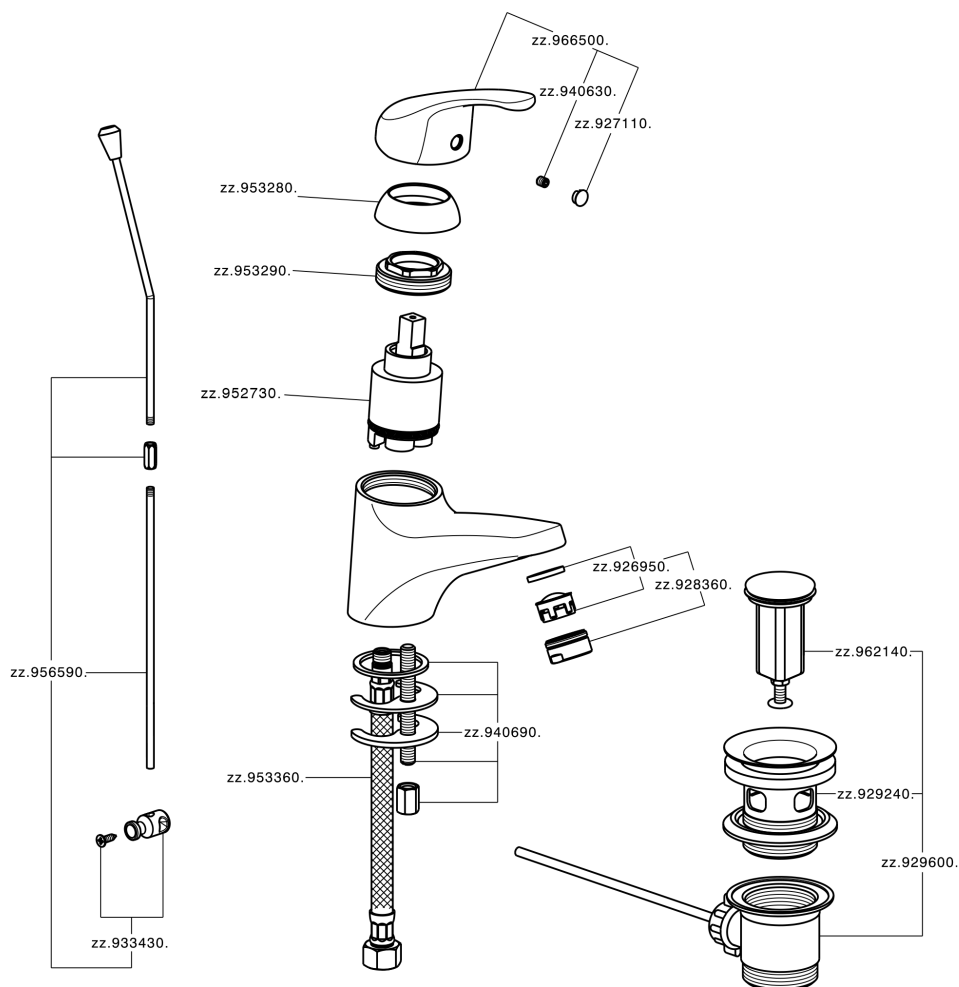

Single lever washbasin mixer BACCARAT_BC000510

MODEL **BC000510**

Single lever washbasin mixer, with 1"1/4 pop-up waste, G.3/8" stainless steel flexible hose

AVAILABLE FINISHINGS

21 21 Chrome

CHARACTERISTICS

Cartridge Spare Parts **ZZ95273000**

40 mm Cartridge

Single lever washbasin mixer BACCARAT_BC000510

BC000510

<https://en.huberitalia.com/single-lever-washbasin-mixer-baccarat-bc000510>

2026-04-09