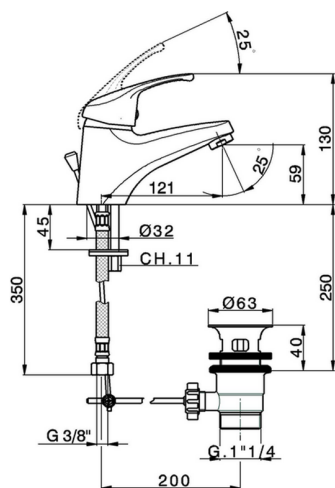

Single lever washbasin mixer BACCARAT_BC000510

MODEL **BC000510**

Single lever washbasin mixer, with 1"1/4 pop-up waste, G.3/8" stainless steel flexible hose

AVAILABLE FINISHINGS

21 21 Chrome

CHARACTERISTICS

Cartridge Spare Parts **ZZ95273000**

40 mm Cartridge

Single lever washbasin mixer BACCARAT_BC000510

BC000510

<https://en.huberitalia.com/single-lever-washbasin-mixer-baccarat-bc000510>

2026-05-15