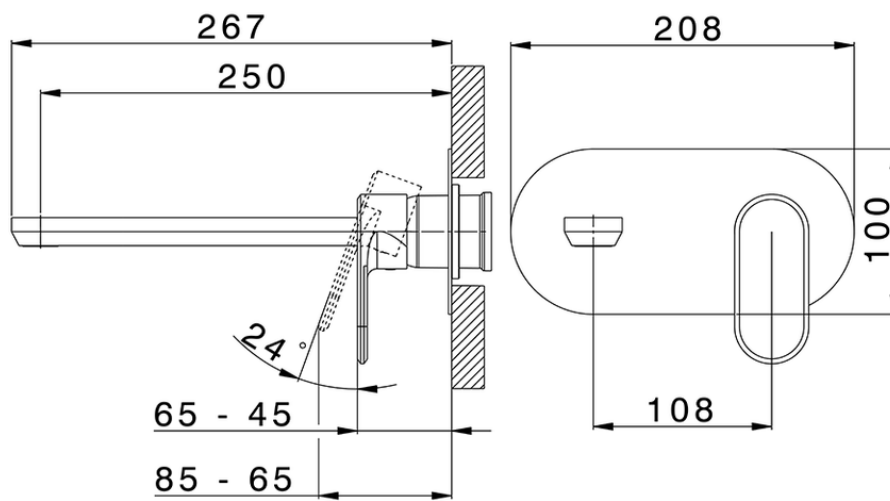

## Exposed part for single lever washbasin valve LEVITY\_LY005511

LY005511

<https://en.huberitalia.com/exposed-part-for-single-lever-washbasin-valve-levity-ly005511>

Piastra/Plate/Plaque/Platte/Placa

2-3mm: XX 56-76

10mm: XX 48-68