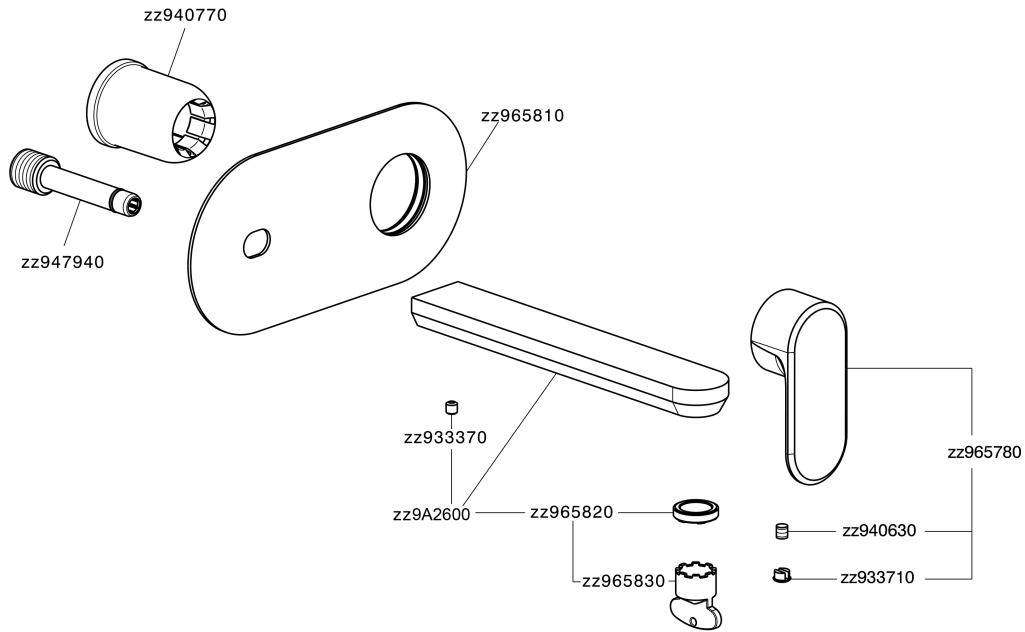

## Exposed part for single lever washbasin valve LEVITY\_LY005511

LY005511

<https://en.huberitalia.com/exposed-part-for-single-lever-washbasin-valve-levity-ly005511>

Concealed single lever washbasin mixer Easy-Box CONCEALED\_ZB002450

ZB002450

<https://en.huberitalia.com/concealed-single-lever-washbasin-mixer-easy-box-concealed-zb002450>

2024-11-22