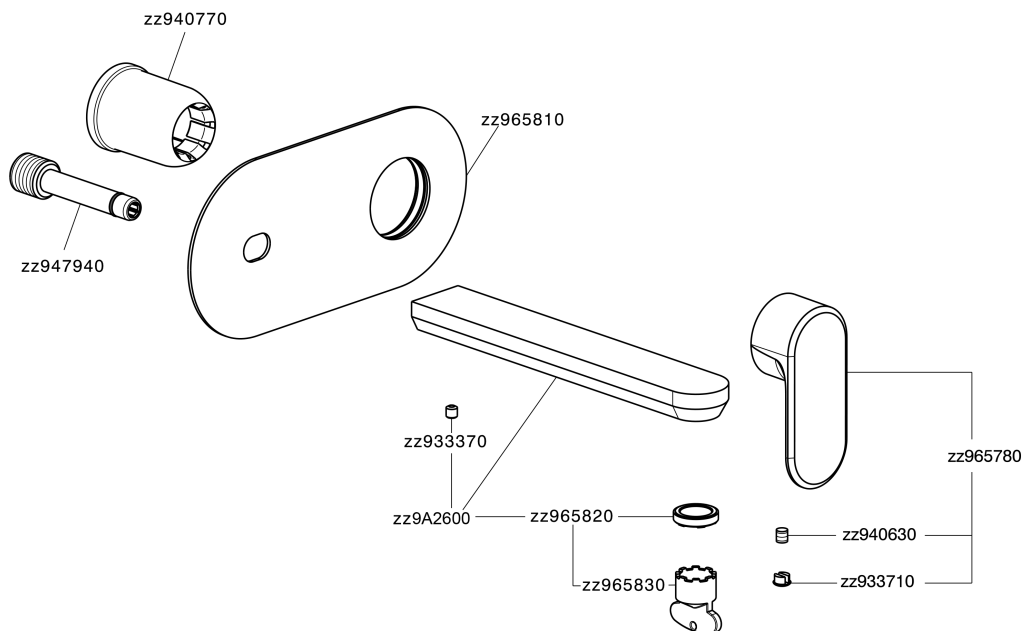

Exposed part for single lever washbasin valve LEVITY_LY005511

MODEL **LY005511**

Exposed part for single lever washbasin valve, without concealed part, spout L.250 mm, for item Easy-Box ZB002450 and art. ZB025510

Exposed part for single lever washbasin valve LEVITY_LY005511

LY005511

<https://en.huberitalia.com/exposed-part-for-single-lever-washbasin-valve-levity-ly005511>

Concealed single lever washbasin mixer Easy-Box CONCEALED_ZB002450

MODEL **ZB002450**

Concealed single lever washbasin mixer
Easy-Box, with protection guard box, without trim kit

AVAILABLE FINISHINGS

CHARACTERISTICS

Concealed **1**
Cartridge Spare Parts **ZZ95409000**
35 mm Cartridge

Piastra/Plate/Plaque/Platte/Placa

2-3mm: XX 56-76

10mm: XX 48-68

EcoStop

EcoStop feature limits water flow to approximately 50% of maximum output with one point of resistance on setting. Push slightly past the middle stop only when full water output is required. This will save water up to 50%.