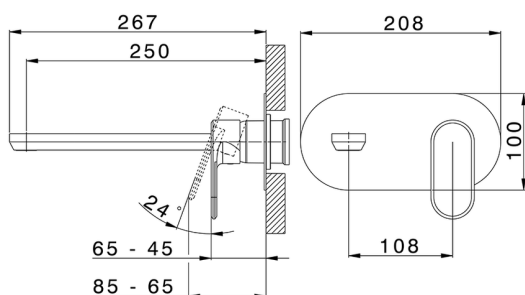

CHARACTERISTICS

Installation **Concealed**
Required concealed parts **ZB002450**