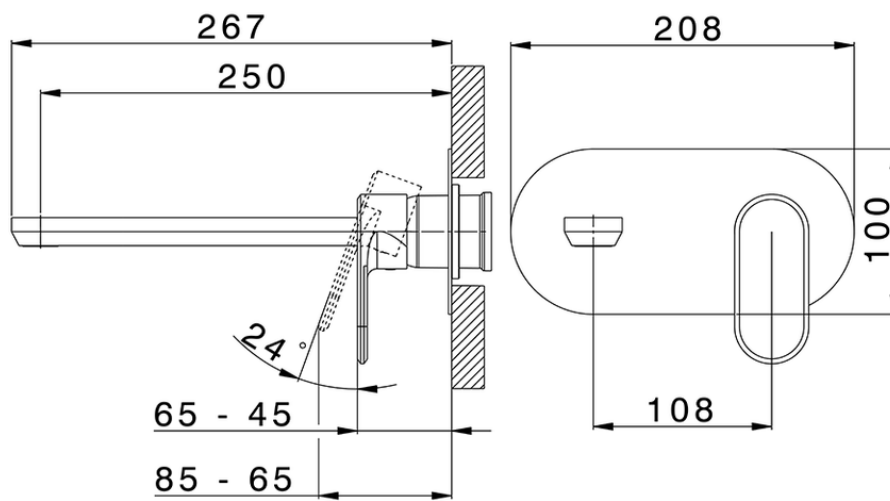

Exposed part for single lever washbasin valve LEVITY_LY005511

LY005511

<https://en.huberitalia.com/exposed-part-for-single-lever-washbasin-valve-levity-ly005511>

Piastra/Plate/Plaque/Platte/Placa

2-3mm: XX 56-76

10mm: XX 48-68