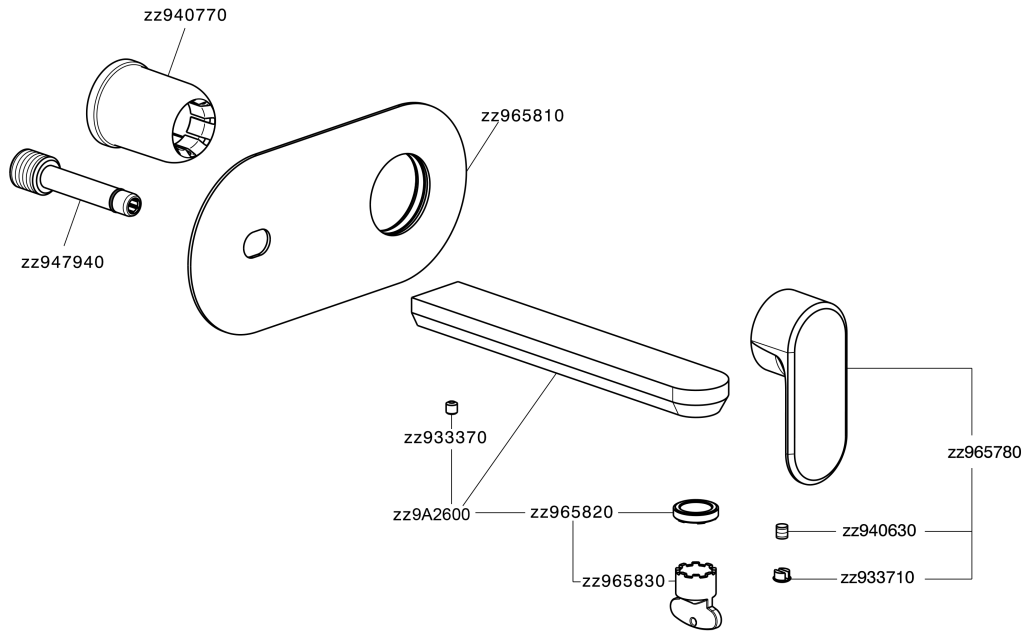

## Exposed part for single lever washbasin valve LEVITY\_LY005511

LY005511

<https://en.huberitalia.com/exposed-part-for-single-lever-washbasin-valve-levity-ly005511>

Concealed single lever washbasin mixer Easy-Box CONCEALED\_ZB002450

ZB002450

<https://en.huberitalia.com/concealed-single-lever-washbasin-mixer-easy-box-concealed-zb002450>

2024-11-23