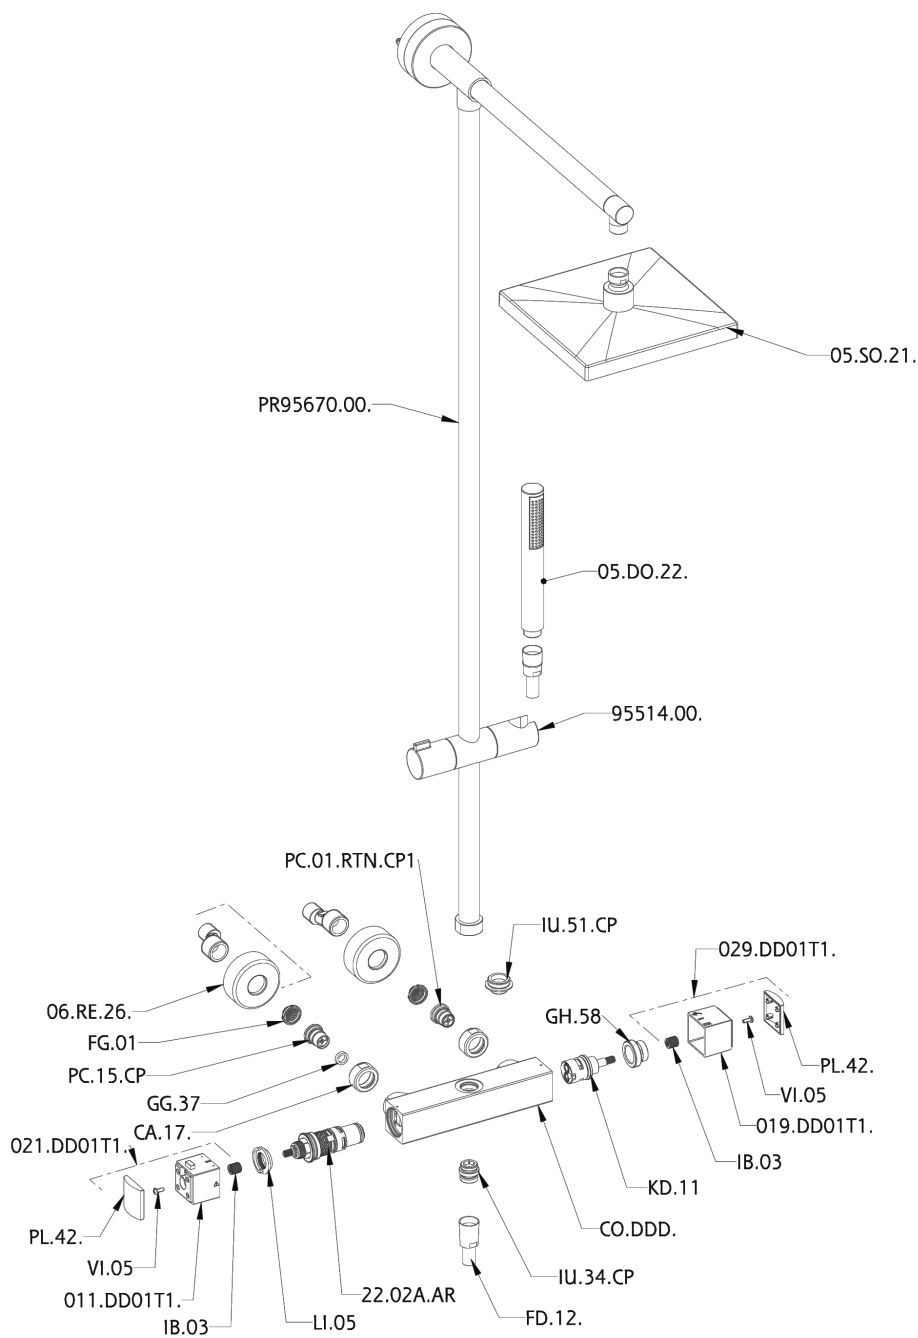

2-function Thermostatic shower set COLUMNS_DDC78010

MODEL **DDC78010**

2-function Thermostatic shower set, 2-outlet devia stop, not adjustable column, sliding shower bracket, ABS D.26 minimalistic one spray handshower, 250x250 mm Brass square showerhead 8 mm thick, 150 cm smooth SUPREME Flexible Hose

AVAILABLE FINISHINGS

CHARACTERISTICS

Cartridge Spare Parts **22.04A.AR - ZZ97279004**

Argo 2 (long filter) Thermostatic Valve

DeviaStop

The Huber Devia Stop technology allows to adjust the water flow and to direct it to the selected output point (overhead soaker, hand shower, etc).

SafeTouch

The Huber SafeTouch system maintains the mixer body cool to the touch during operation.

Thermostatic

The Huber thermostatic is your personal water manager, helping you to handle, control and save water and energy.

2-function Thermostatic shower set COLUMNS_DDC78010

DDC78010

<https://en.huberitalia.com/2-function-thermostatic-shower-set-columns-ddc78010>

2024-11-21