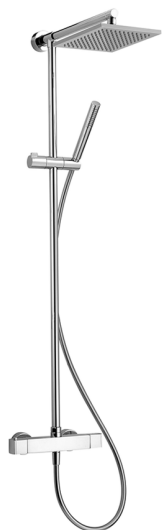

2-function Thermostatic shower set COLUMNS_DDC78010

MODEL **DDC78010**

2-function Thermostatic shower set, 2-outlet devia stop, not adjustable column, sliding shower bracket, ABS D.26 minimalistic one spray handshower, 250x250 mm Brass square showerhead 8 mm thick, 150 cm smooth SUPREME Flexible Hose

AVAILABLE FINISHINGS

CHARACTERISTICS

Cartridge Spare Parts **22.04A.AR - ZZ97279004**

Argo 2 (long filter) Thermostatic Valve

DeviaStop

The Huber Devia Stop technology allows to adjust the water flow and to direct it to the selected output point (overhead soaker, hand shower, etc).

SafeTouch

The Huber SafeTouch system maintains the mixer body cool to the touch during operation.

Thermostatic

The Huber thermostatic is your personal water manager, helping you to handle, control and save water and energy.

2-function Thermostatic shower set COLUMNS_DDC78010

DDC78010

<https://en.huberitalia.com/2-function-thermostatic-shower-set-columns-ddc78010>

2024-11-21