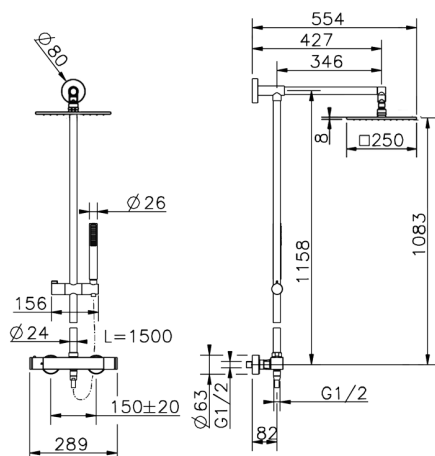

2-function Thermostatic shower set COLUMNS_DDC78010

MODEL **DDC78010**

2-function Thermostatic shower set, 2-outlet devia stop, not adjustable column, sliding shower bracket, ABS D.26 minimalistic one spray handshower, 250x250 mm Brass square showerhead 8 mm thick, 150 cm smooth SUPREME Flexible Hose

AVAILABLE FINISHINGS

CHARACTERISTICS

Cartridge Spare Parts **22.04A.AR - ZZ97279004**

Argo 2 (long filter) Thermostatic Valve

DeviaStop

The Huber Devia Stop technology allows to adjust the water flow and to direct it to the selected output point (overhead soaker, hand shower, etc).

2-function Thermostatic shower set COLUMNS_DDC78010

DDC78010

<https://en.huberitalia.com/2-function-thermostatic-shower-set-columns-ddc78010>

2024-11-21