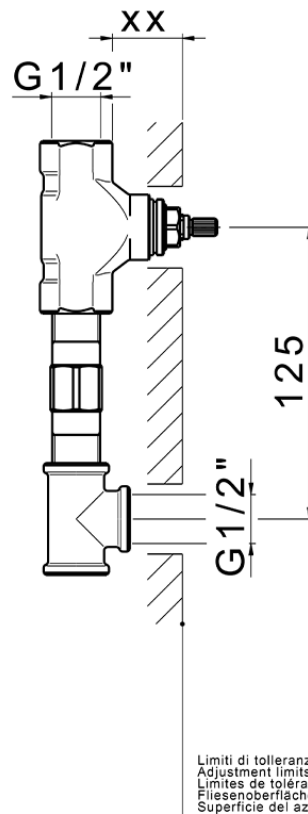

## Concealed washbasin mixer CONCEALED\_ZB033510

Serie's code	Size XX
CX 1351	20-35
CF 1351	20-35
CX 0331	20-35
CF 0331	20-35
CX 0200	20-35
CF 0200	20-35
BA 1351	20-35
GS 1351	20-35
GL 1351	20-35
MN 1351	20-35
LN 1351	20-35
LV 1351	33-48
LY 1351	33-48
CU 1351	33-48
SM 1351	30-45
AA 1351	10-30
AC 1351	10-30
AR 1351	15-25
PZ 1351	10-30
RG 1351	10-30
TS 1351	10-30
VT 1351	10-30
CS 1351	10-30
WA 1351	45-68
X1 1351	33-45
X2 1351	33-45
X3 1351	33-45
X4 1351	33-45
X5 1351	33-45
RI 1351	20-35
RM 1351	20-35

ZB033510

<https://en.huberitalia.com/concealed-washbasin-mixer-concealed-zb033510>

2026-04-08