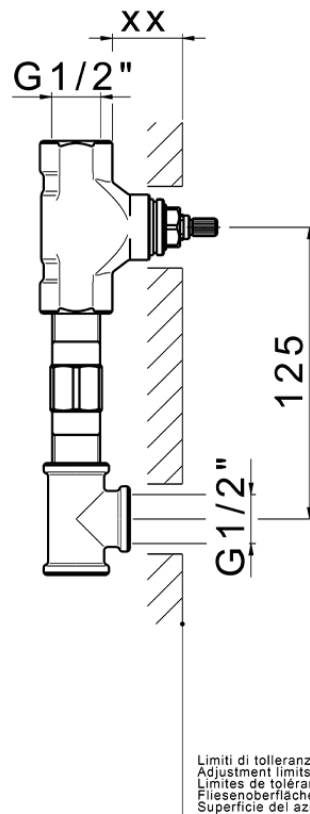

Concealed washbasin mixer CONCEALED_ZB033510

Serie's code	Size XX
CX 1351	20-35
CF 1351	20-35
CX 0331	20-35
CF 0331	20-35
CX 0200	20-35
CF 0200	20-35
BA 1351	20-35
GS 1351	20-35
GL 1351	20-35
MN 1351	20-35
LN 1351	20-35
LV 1351	33-48
LY 1351	33-48
CU 1351	33-48
SM 1351	30-45
AA 1351	10-30
AC 1351	10-30
AR 1351	15-25
PZ 1351	10-30
RG 1351	10-30
TS 1351	10-30
VT 1351	10-30
CS 1351	10-30
WA 1351	45-68
X1 1351	33-45
X2 1351	33-45
X3 1351	33-45
X4 1351	33-45
X5 1351	33-45
RI 1351	20-35
RM 1351	20-35

ZB033510

<https://en.huberitalia.com/concealed-washbasin-mixer-concealed-zb033510>

2026-05-02