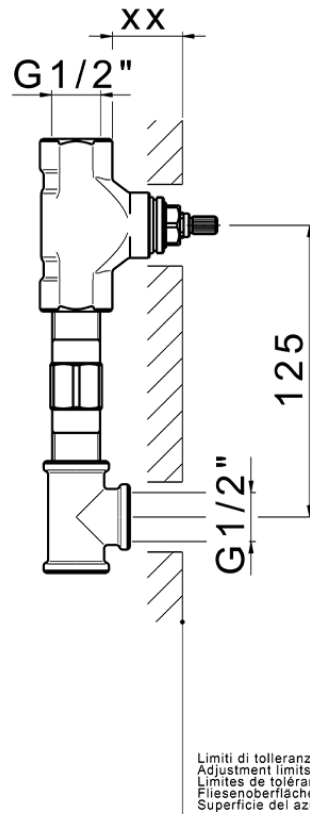

## Concealed washbasin mixer CONCEALED\_ZB033510

Serie's code	Size XX
CX 1351	20-35
CF 1351	20-35
CX 0331	20-35
CF 0331	20-35
CX 0200	20-35
CF 0200	20-35
BA 1351	20-35
GS 1351	20-35
GL 1351	20-35
MN 1351	20-35
LN 1351	20-35
LV 1351	33-48
LY 1351	33-48
CU 1351	33-48
SM 1351	30-45
AA 1351	10-30
AC 1351	10-30
AR 1351	15-25
PZ 1351	10-30
RG 1351	10-30
TS 1351	10-30
VT 1351	10-30
CS 1351	10-30
WA 1351	45-68
X1 1351	33-45
X2 1351	33-45
X3 1351	33-45
X4 1351	33-45
X5 1351	33-45
RI 1351	20-35
RM 1351	20-35

ZB033510

<https://en.huberitalia.com/concealed-washbasin-mixer-concealed-zb033510>

2026-06-26