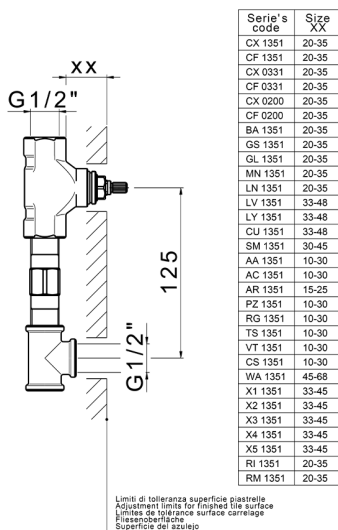

Concealed washbasin mixer CONCEALED_ZB033510

MODEL **ZB033510**

Concealed washbasin mixer, with two right headvalves

AVAILABLE FINISHINGS

04 04 Without finishing

CHARACTERISTICS

Installation **Concealed**

Concealed **1**

2026-06-27