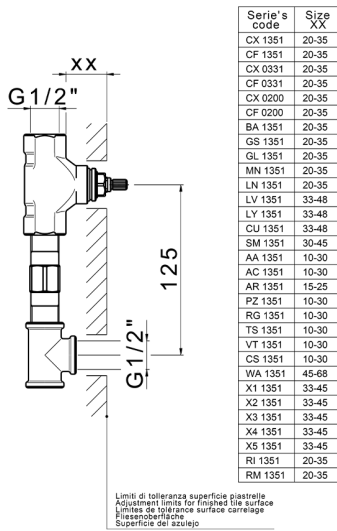

Concealed washbasin mixer CONCEALED_ZB033510

MODEL **ZB033510**

Concealed washbasin mixer, with two right headvalves

AVAILABLE FINISHINGS

04 04 Without finishing

CHARACTERISTICS

Installation **Concealed**

Concealed **1**

2026-04-06