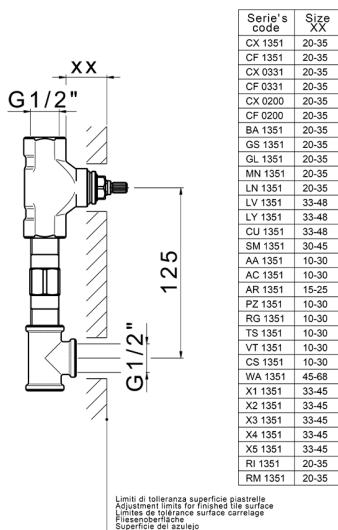

Concealed washbasin mixer CONCEALED_ZB033510

MODEL **ZB033510**

Concealed washbasin mixer, with two right headvalves

AVAILABLE FINISHINGS

04 04 Without finishing

CHARACTERISTICS

Installation **Concealed**
 Concealed **1**