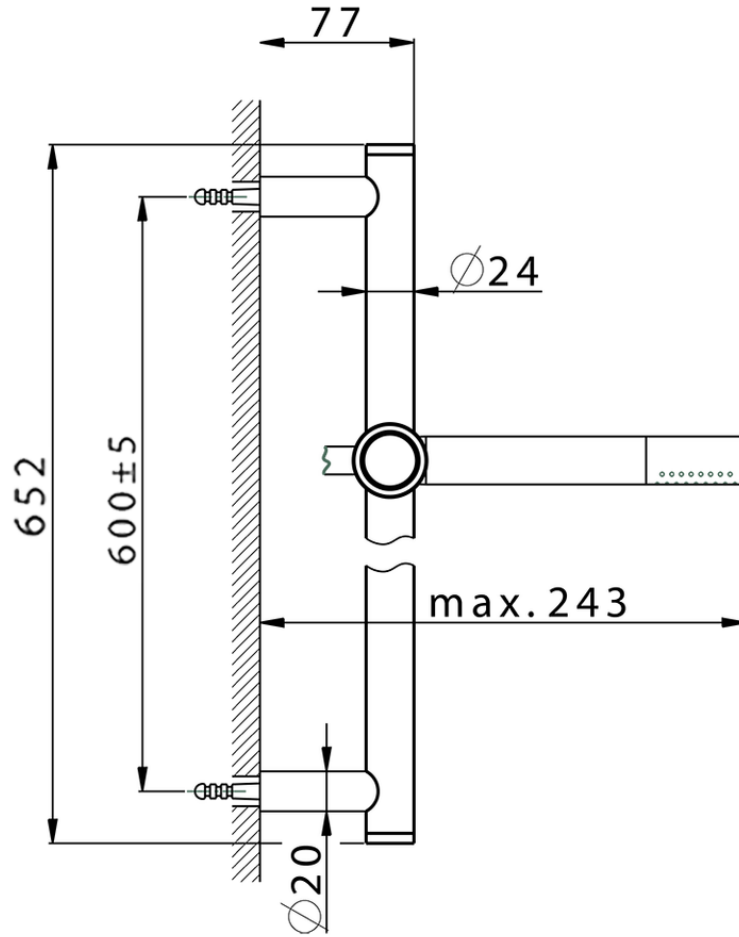

## Slide rail shower set SHOWER\_CR003112

CR003112

<https://en.huberitalia.com/slide-rail-shower-set-shower-cr003112>

2024-11-15