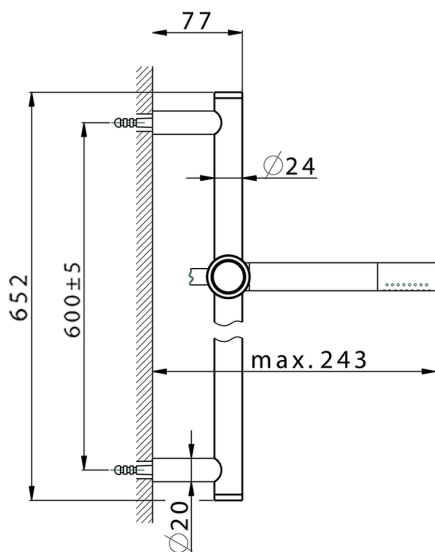

Slide rail shower set SHOWER_CR003112

MODEL **CR003112**

Slide rail shower set, 60 cm Brass slide bar $\varnothing 24$ w/brass sliding bracket, Brass D.24mm minimalistic one spray handshower, 150 cm SUPREME smooth flexible hose

AVAILABLE FINISHINGS

- **21** 21 Chrome
- **2F** 2F Brushed Nickel
- **2Q** 2Q Black Titanium

CHARACTERISTICS

2024-11-15