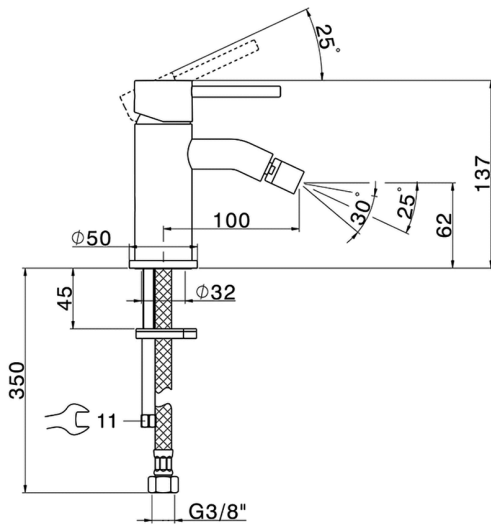

Single lever bidet mixer K2_K2000560

MODEL **K2000560**

Single lever bidet mixer, without waste, G.3/8" stainless steel flexible hoses

AVAILABLE FINISHINGS

-  **21** 21 Chrome
-  **26** 26 Old Copper
-  **2F** 2F Brushed Nickel
-  **2W** 2W Brushed Gold
-  **40** 40 Matt Black
-  **4Q** 4Q Matt White

CHARACTERISTICS

Cartridge Spare Parts **ZZ99672000**

35 mm Cartridge

EcoStop

EcoStop feature limits water flow to approximately 50% of maximum output with one point of resistance on setting. Push slightly past the middle stop only when full water output is required. This will save water up to 50%.