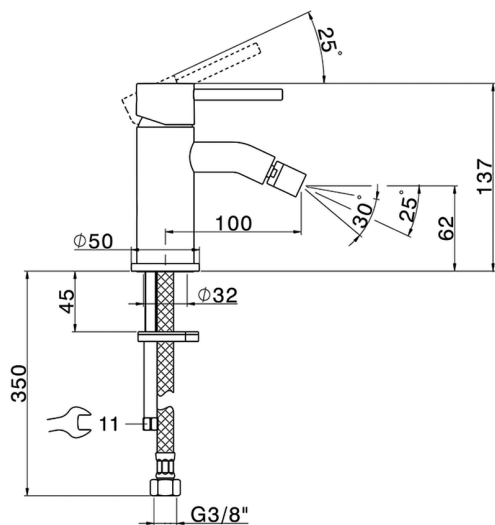

Single lever bidet mixer K2_K2000560

MODEL **K2000560**

Single lever bidet mixer, without waste, G.3/8" stainless steel flexible hoses

AVAILABLE FINISHINGS

-  **21** 21 Chrome
-  **26** 26 Old Copper
-  **2F** 2F Brushed Nickel
-  **2W** 2W Brushed Gold
-  **40** 40 Matt Black
-  **4Q** 4Q Matt White

CHARACTERISTICS

Cartridge Spare Parts **ZZ99672000**

35 mm Cartridge

EcoStop

EcoStop feature limits water flow to approximately 50% of maximum output with one point of resistance on setting. Push slightly past the middle stop only when full water output is required. This will save water up to 50%.