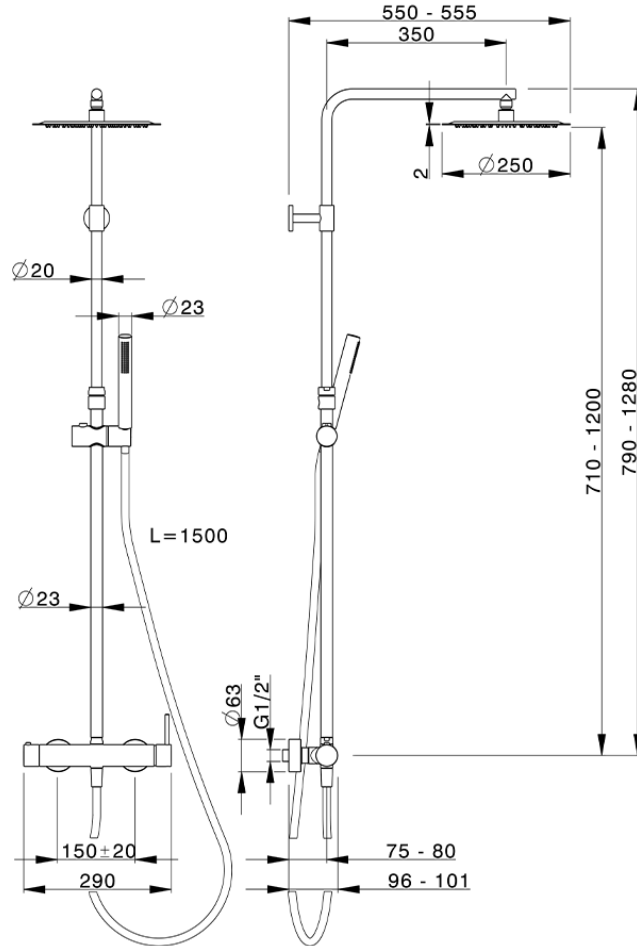

## 2-function single lever shower set M32\_MT004030

MT004030

<https://en.huberitalia.com/2-function-single-lever-shower-set-m32-mt004030>

2024-11-15