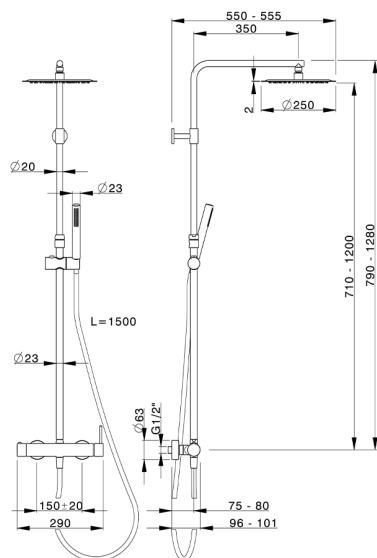

## 2-function single lever shower set M32\_MT004030

MODEL **MT004030**

2-function single lever shower set, adjustable riser column, 23 mm Brass One Spray handshower, 250 mm round showerhead 2 mm thick INOX, 150 cm smooth SUPREME Flexible Hose

AVAILABLE FINISHINGS

CHARACTERISTICS

Cartridge Spare Parts **ZZ95435000**

**35 mm Cartridge**

### EcoStop

EcoStop feature limits water flow to approximately 50% of maximum output with one point of resistance on setting. Push slightly past the middle stop only when full water output is required. This will save water up to 50%.

### DeviaStop

The Huber Devia Stop technology allows to adjust the water flow and to direct it to the selected output point (overhead soaker, hand shower, etc).

2024-11-15