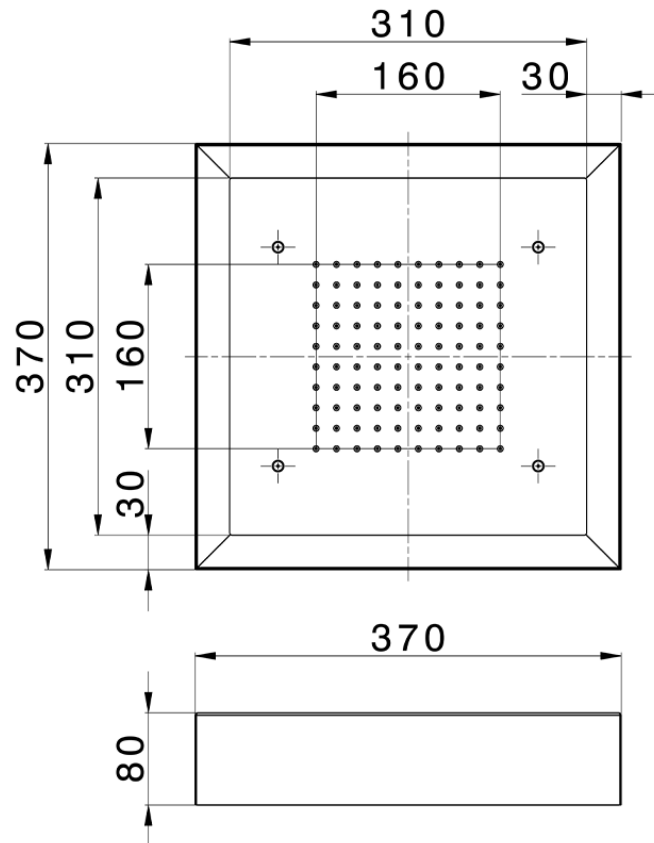

370x370 mm Chromotherapy Ceiling showerhead ZEN_ZS1C0195

ZS1C0195

<https://en.huberitalia.com/370x370-mm-chromotherapy-ceiling-showerhead-zen-zs1c0195>

2026-06-13