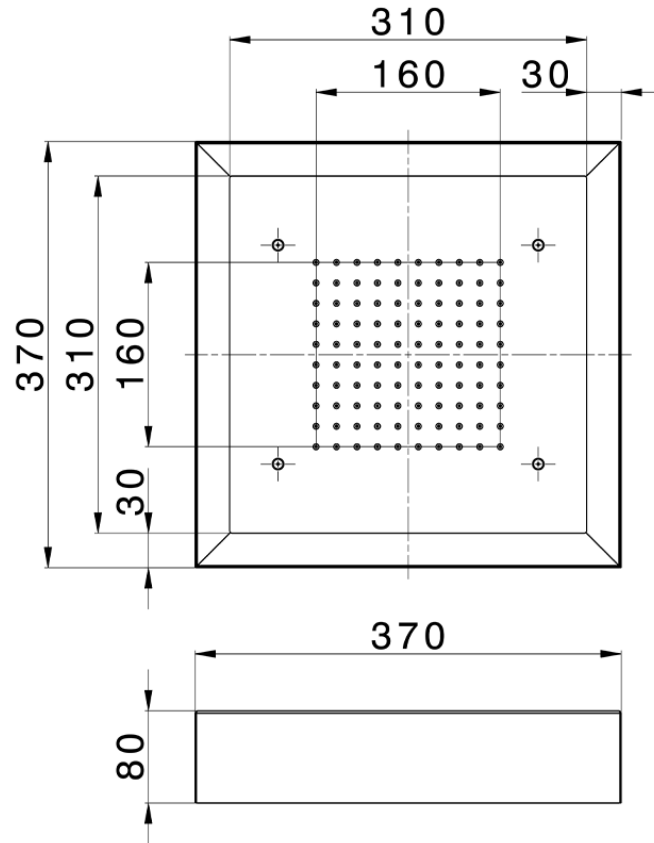

370x370 mm Chromotherapy Ceiling showerhead ZEN_ZS1C0195

ZS1C0195

<https://en.huberitalia.com/370x370-mm-chromotherapy-ceiling-showerhead-zen-zs1c0195>

2026-04-06