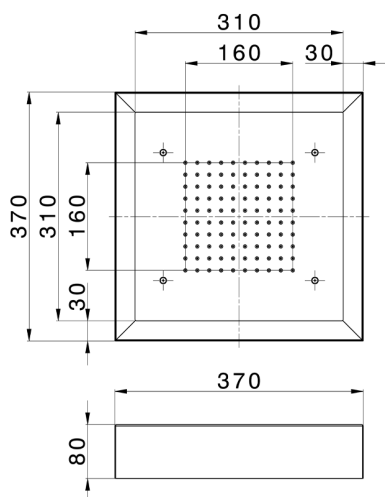

370x370 mm Chromotherapy Ceiling showerhead ZEN_ZS1C0195

MODEL **ZS1C0195**

370x370 mm Chromotherapy Ceiling showerhead, with white cover, rain, chromotherapy functions, built-in control included, Stainless Steel AISI 304