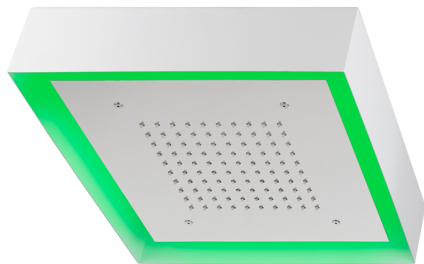

## 370x370 mm Chromotherapy Ceiling showerhead ZEN\_ZS1C0195

MODEL **ZS1C0195**

370x370 mm Chromotherapy Ceiling showerhead, with white cover, rain, chromotherapy functions, built-in control included, Stainless Steel AISI 304

### AVAILABLE FINISHINGS

-  **D1** D1 Brushed Inox
-  **40** 40 Matt Black
-  **4Q** 4Q Matt White
-  **D2** D2 Polished Inox