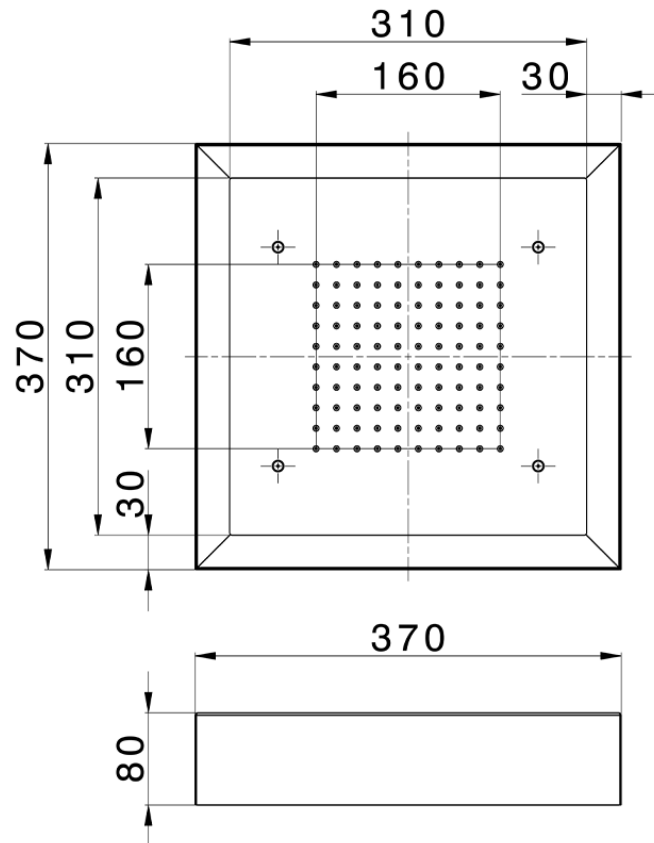

370x370 mm Chromotherapy Ceiling showerhead ZEN_ZS1C0195

ZS1C0195

<https://en.huberitalia.com/370x370-mm-chromotherapy-ceiling-showerhead-zen-zs1c0195>

2026-06-10