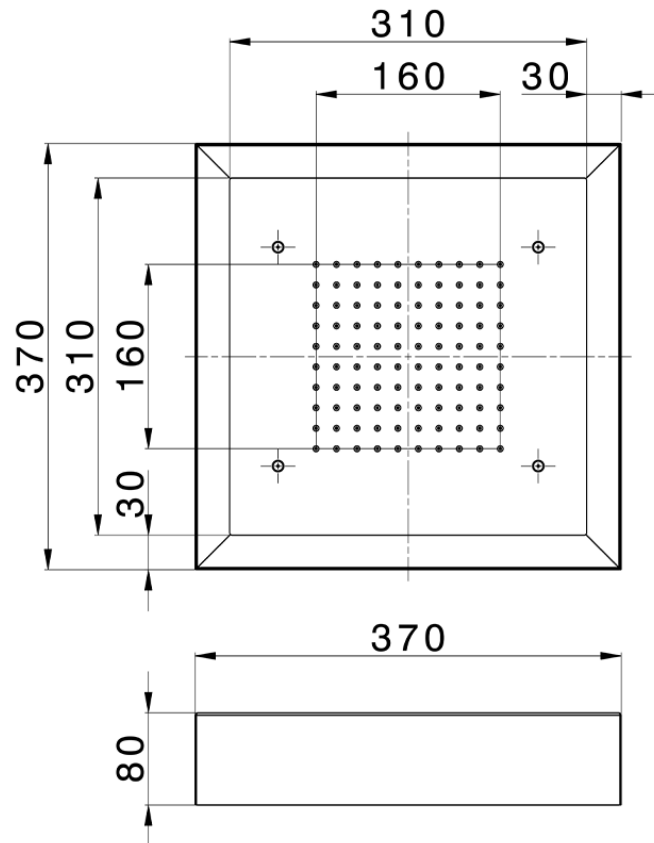

370x370 mm Chromotherapy Ceiling showerhead ZEN_ZS1C0195

ZS1C0195

<https://en.huberitalia.com/370x370-mm-chromotherapy-ceiling-showerhead-zen-zs1c0195>

2026-04-08