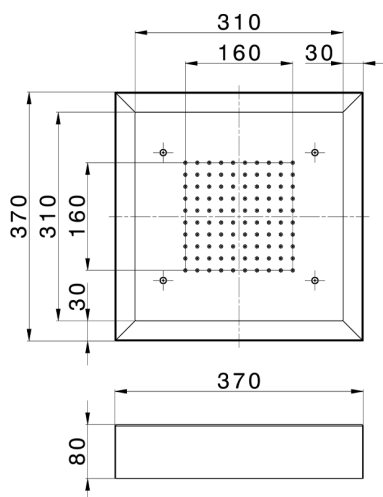

370x370 mm Chromotherapy Ceiling showerhead ZEN_ZS1C0195

MODEL **ZS1C0195**

370x370 mm Chromotherapy Ceiling showerhead, with white cover, rain, chromotherapy functions, built-in control included, Stainless Steel AISI 304