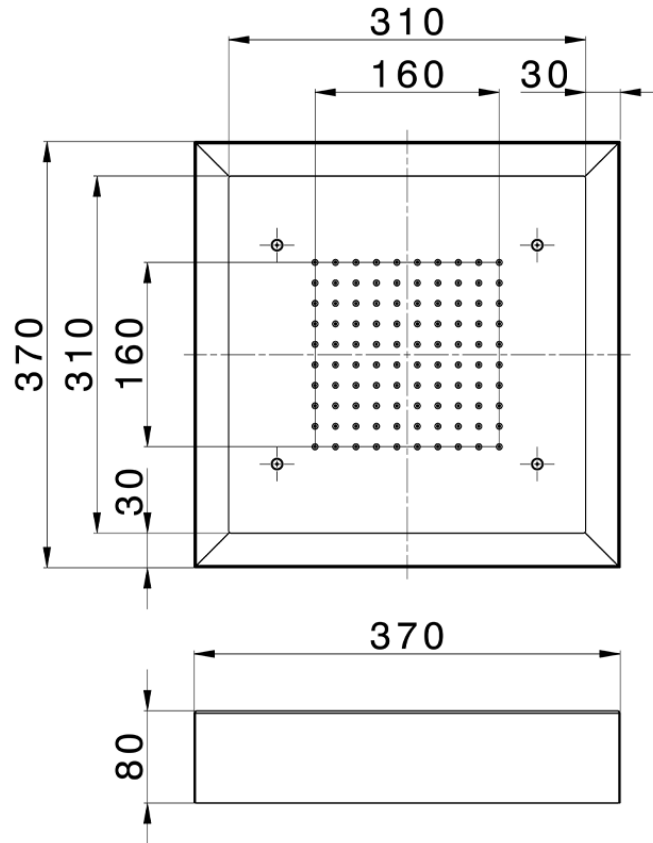

## 370x370 mm Chromotherapy Ceiling showerhead ZEN\_ZS1C0195

ZS1C0195

<https://en.huberitalia.com/370x370-mm-chromotherapy-ceiling-showerhead-zen-zs1c0195>

2026-06-15