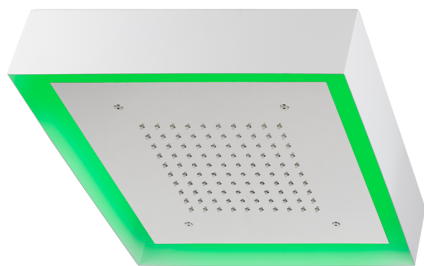

370x370 mm Chromotherapy Ceiling showerhead ZEN_ZS1C0195

MODEL **ZS1C0195**

370x370 mm Chromotherapy Ceiling showerhead, with white cover, rain, chromotherapy functions, built-in control included, Stainless Steel AISI 304

AVAILABLE FINISHINGS

-  **D1** D1 Brushed Inox
-  **40** 40 Matt Black
-  **4Q** 4Q Matt White
-  **D2** D2 Polished Inox

CHARACTERISTICS

2026-06-15