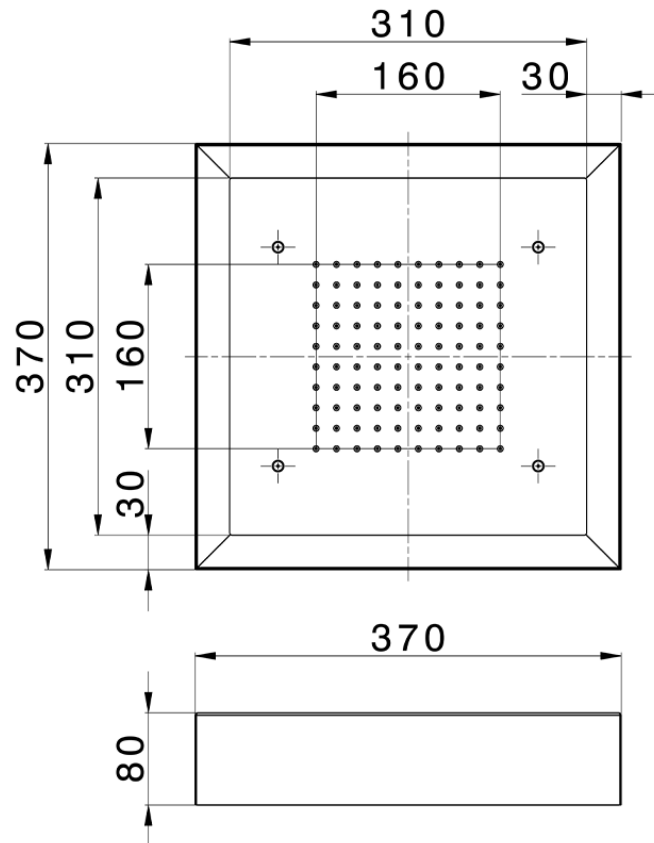

## 370x370 mm Chromotherapy Ceiling showerhead ZEN\_ZS1C0195

ZS1C0195

<https://en.huberitalia.com/370x370-mm-chromotherapy-ceiling-showerhead-zen-zs1c0195>

2026-04-05