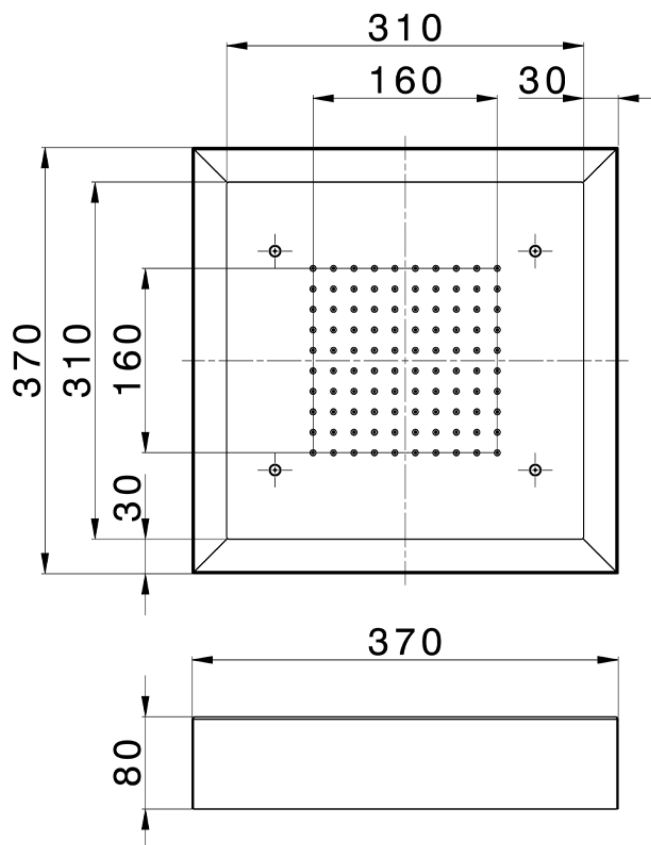

370x370 mm Chromotherapy Ceiling showerhead ZEN_ZS1C0195

ZS1C0195

<https://en.huberitalia.com/370x370-mm-chromotherapy-ceiling-showerhead-zen-zs1c0195>

2026-06-13