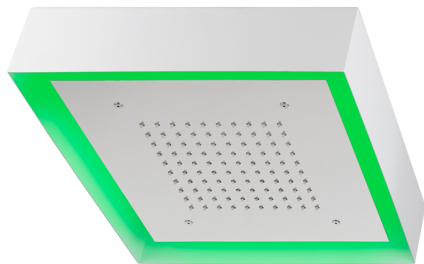

370x370 mm Chromotherapy Ceiling showerhead ZEN_ZS1C0195

MODEL **ZS1C0195**

370x370 mm Chromotherapy Ceiling showerhead, with white cover, rain, chromotherapy functions, built-in control included, Stainless Steel AISI 304

AVAILABLE FINISHINGS

-  **D1** D1 Brushed Inox
-  **40** 40 Matt Black
-  **4Q** 4Q Matt White
-  **D2** D2 Polished Inox

CHARACTERISTICS

2026-06-15