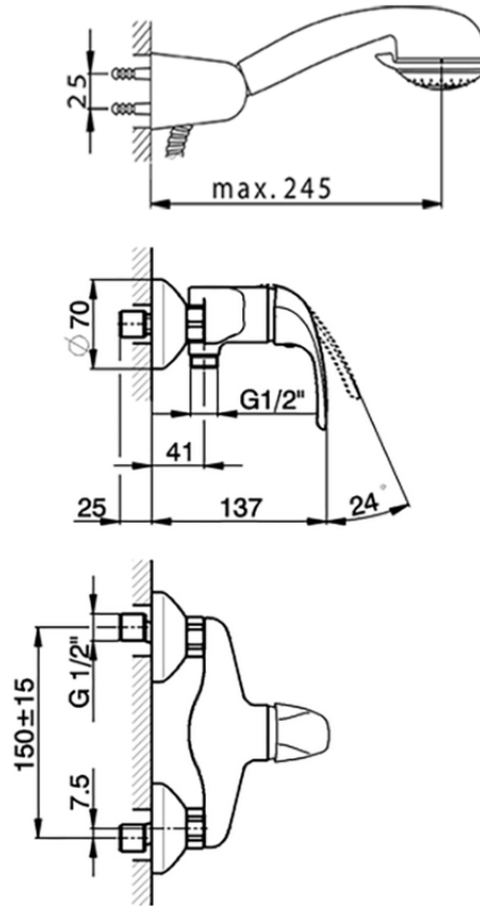

## Single lever shower mixer, with shower set NORMA\_NM000450

NM000450

<https://en.huberitalia.com/single-lever-shower-mixer-with-shower-set-norma-nm000450>

2026-06-06