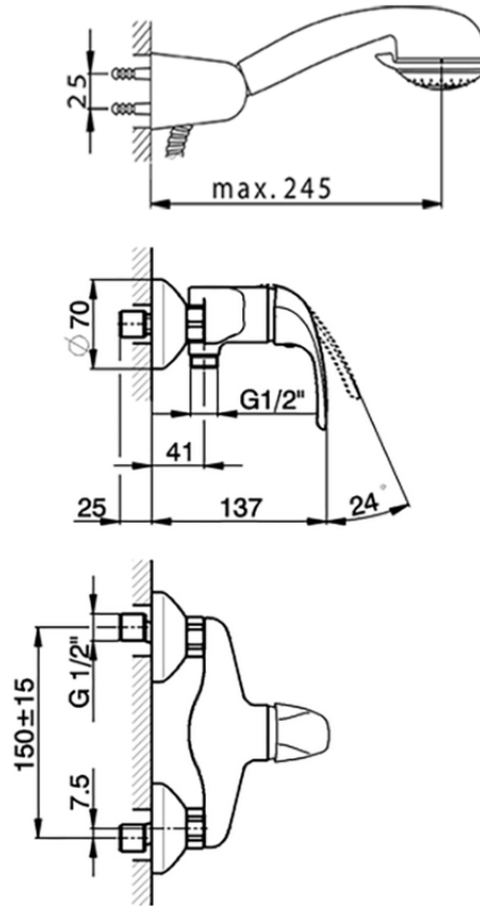

## Single lever shower mixer, with shower set NORMA\_NM000450

NM000450

<https://en.huberitalia.com/single-lever-shower-mixer-with-shower-set-norma-nm000450>

2026-06-13