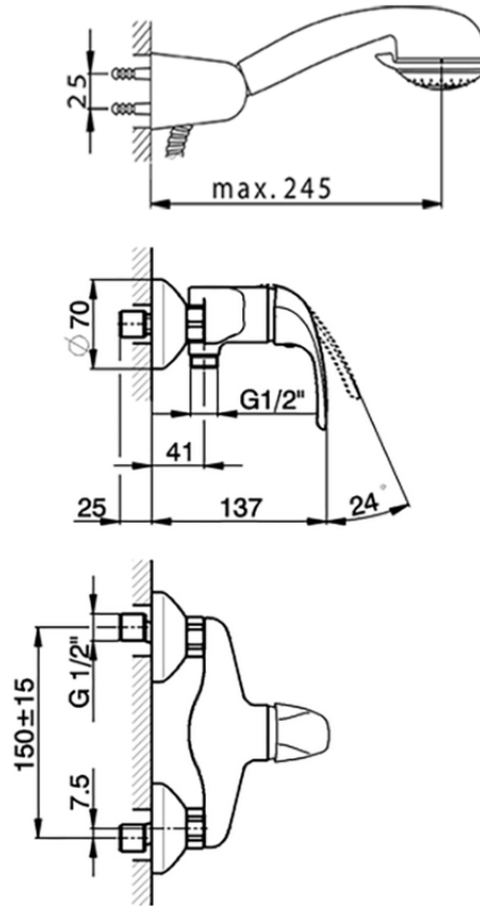

Single lever shower mixer, with shower set NORMA_NM000450

NM000450

<https://en.huberitalia.com/single-lever-shower-mixer-with-shower-set-norma-nm000450>

2026-04-09