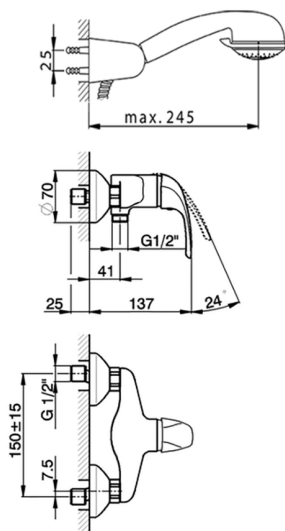

Single lever shower mixer, with shower set NORMA_NM000450

MODEL **NM000450**

Single lever shower mixer, with shower set, wall mounted adjustable handshower bracket, Teti ABS 3 sprays handshower, 150 cm Brass flexible hose

AVAILABLE FINISHINGS

CHARACTERISTICS

Cartridge Spare Parts **ZZ94034000**

35 mm Cartridge

2026-06-06