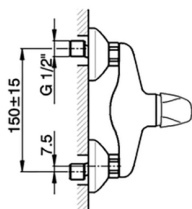

## Single lever shower mixer, with shower set NORMA\_NM000450

MODEL **NM000450**

Single lever shower mixer, with shower set, wall mounted adjustable handshower bracket, Teti ABS 3 sprays handshower, 150 cm Brass flexible hose

AVAILABLE FINISHINGS

CHARACTERISTICS

Cartridge Spare Parts **ZZ94034000**

**35 mm Cartridge**

2026-04-06