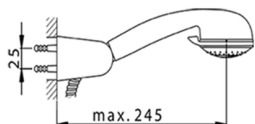

## Single lever shower mixer, with shower set NORMA\_NM000450

MODEL **NM000450**

Single lever shower mixer, with shower set, wall mounted adjustable handshower bracket, Teti ABS 3 sprays handshower, 150 cm Brass flexible hose

AVAILABLE FINISHINGS

CHARACTERISTICS

Cartridge Spare Parts **ZZ94034000**

**35 mm Cartridge**

2026-04-06