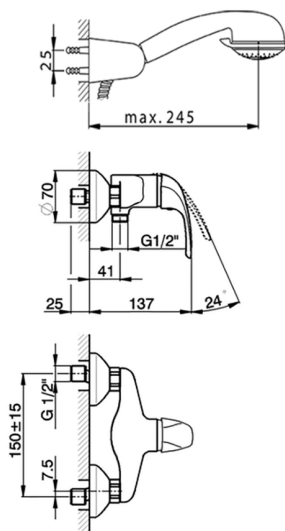

Single lever shower mixer, with shower set NORMA_NM000450

MODEL **NM000450**

Single lever shower mixer, with shower set, wall mounted adjustable handshower bracket, Teti ABS 3 sprays handshower, 150 cm Brass flexible hose

AVAILABLE FINISHINGS

CHARACTERISTICS

Cartridge Spare Parts **ZZ94034000**

35 mm Cartridge

2026-06-26