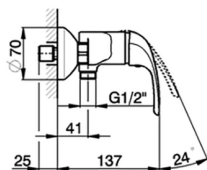

2026-04-06