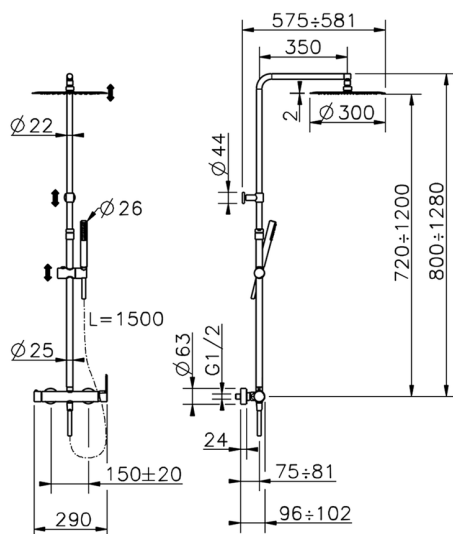

2-function single lever shower set H2_H2004033

MODEL **H2004033**

2-function single lever shower set, 2-outlet deviator, adjustable riser column, sliding shower bracket, ABS D.26 mm minimalistic one spray handshower, 300 mm round showerhead 2 mm thick INOX, 150 cm smooth SILVERFLEX Flexible Hose

AVAILABLE FINISHINGS

CHARACTERISTICS

Cartridge Spare Parts **ZZ95435000**

35 mm Cartridge

2-function single lever shower set H2_H2004033

H2004033

<https://en.huberitalia.com/2-function-single-lever-shower-set-h2-h2004033>