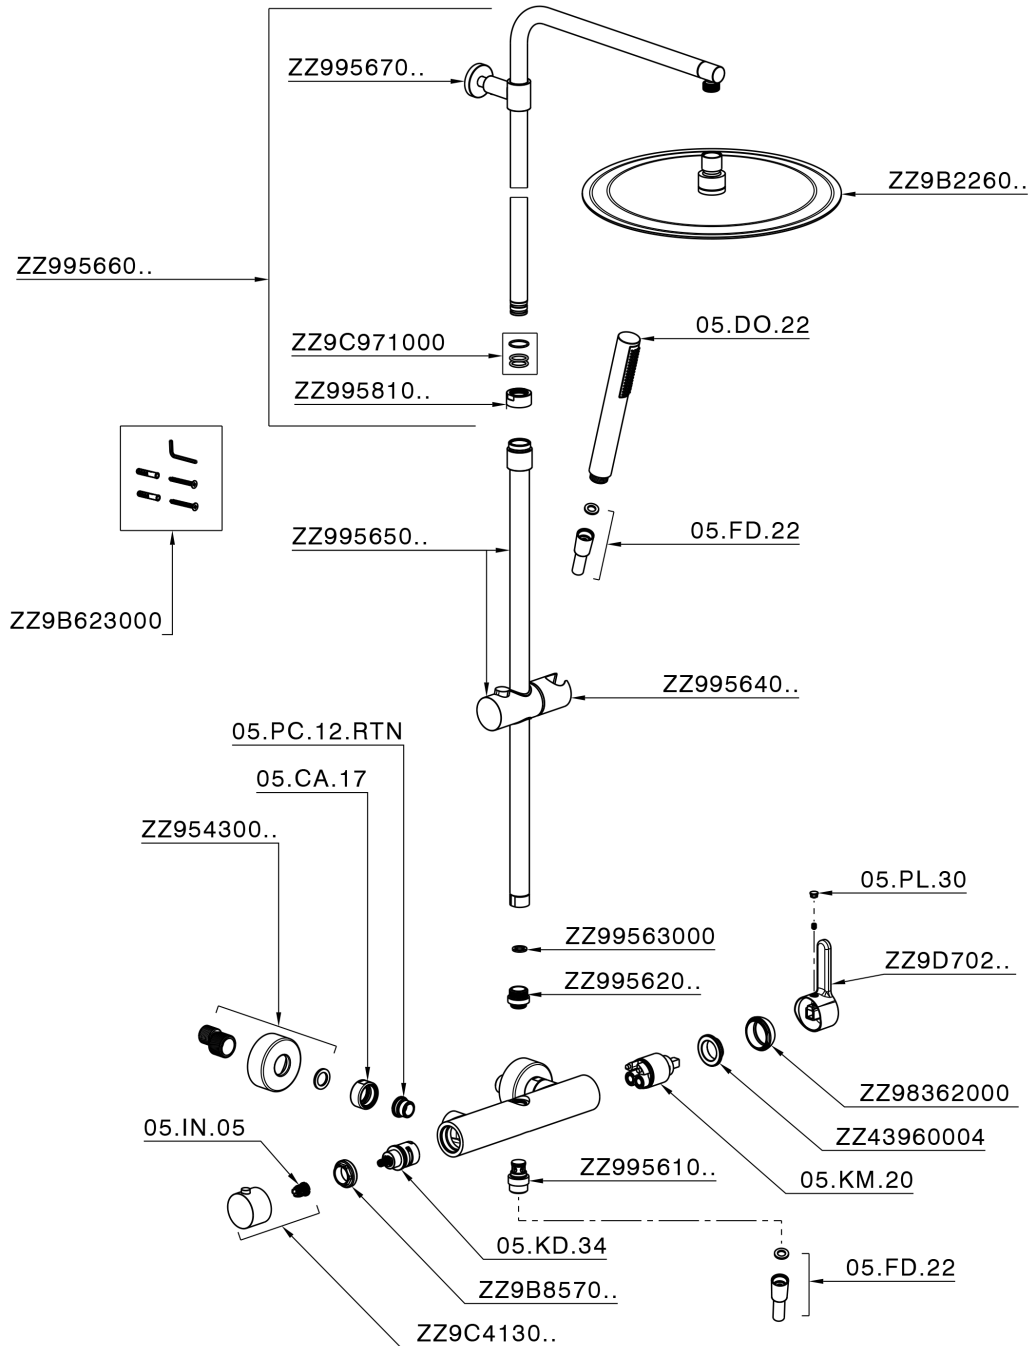

2-function single lever shower set H2_H2004033

MODEL **H2004033**

2-function single lever shower set, 2-outlet deviator, adjustable riser column, sliding shower bracket, ABS D.26 mm minimalistic one spray handshower, 300 mm round showerhead 2 mm thick INOX, 150 cm smooth SILVERFLEX Flexible Hose

AVAILABLE FINISHINGS

CHARACTERISTICS

Cartridge Spare Parts **ZZ95435000**

35 mm Cartridge

2-function single lever shower set H2_H2004033

H2004033

<https://en.huberitalia.com/2-function-single-lever-shower-set-h2-h2004033>