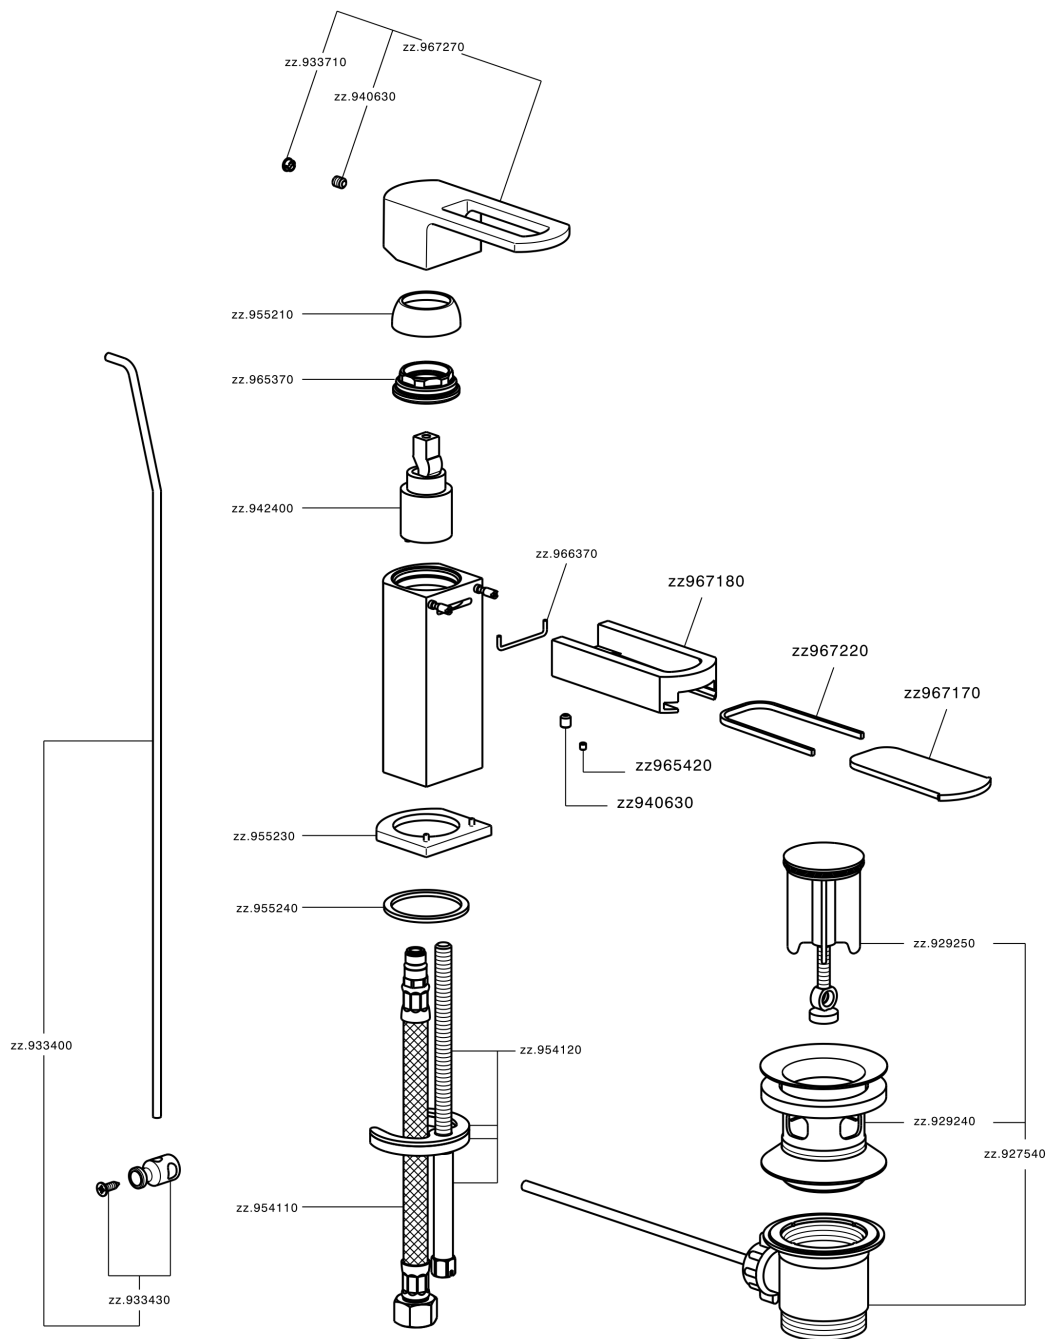

Single lever bidet mixer DADO_DC000550

MODEL **DC000550**

Single lever bidet mixer, with 1"1/4 automatic pop-up waste, G.3/8" stainless steel flexible hoses, spout plate available in chrome or smoked finish

AVAILABLE FINISHINGS

-  **21** 21 Chrome
-  **2F** 2F Brushed Nickel
-  **6U** 6U Chrome/Smoked

CHARACTERISTICS

Cartridge Spare Parts **ZZ94240000**

25 mm Cartridge

Single lever bidet mixer DADO_DC000550

DC000550

<https://en.huberitalia.com/single-lever-bidet-mixer-dado-dc000550>

2024-12-22