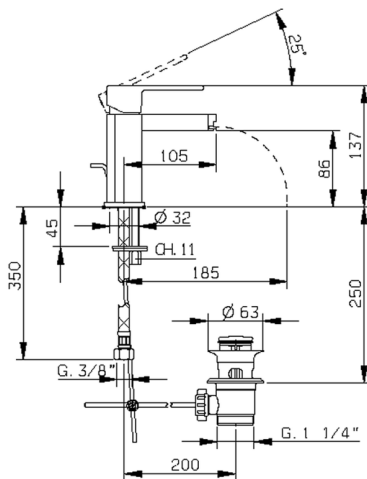

Single lever bidet mixer DADO_DC000550

MODEL **DC000550**

Single lever bidet mixer, with 1"1/4 automatic pop-up waste, G.3/8" stainless steel flexible hoses, spout plate available in chrome or smoked finish

AVAILABLE FINISHINGS

-  **21** 21 Chrome
-  **2F** 2F Brushed Nickel
-  **6U** 6U Chrome/Smoked

CHARACTERISTICS

Cartridge Spare Parts **ZZ94240000**

25 mm Cartridge

Single lever bidet mixer DADO_DC000550

DC000550