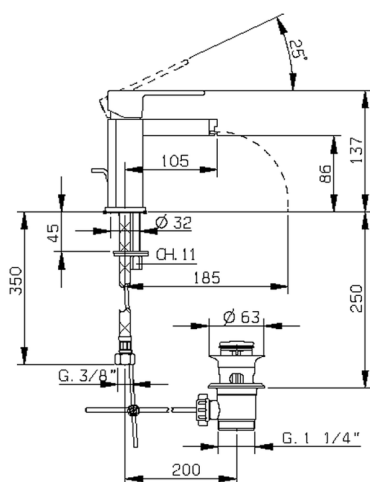

Single lever bidet mixer DADO_DC000550

MODEL **DC000550**

Single lever bidet mixer, with 1"1/4 automatic pop-up waste, G.3/8" stainless steel flexible hoses, spout plate available in chrome or smoked finish

AVAILABLE FINISHINGS

-  **21** 21 Chrome
-  **2F** 2F Brushed Nickel
-  **6U** 6U Chrome/Smoked

CHARACTERISTICS

Cartridge Spare Parts **ZZ94240000**

25 mm Cartridge

Single lever bidet mixer DADO_DC000550

DC000550