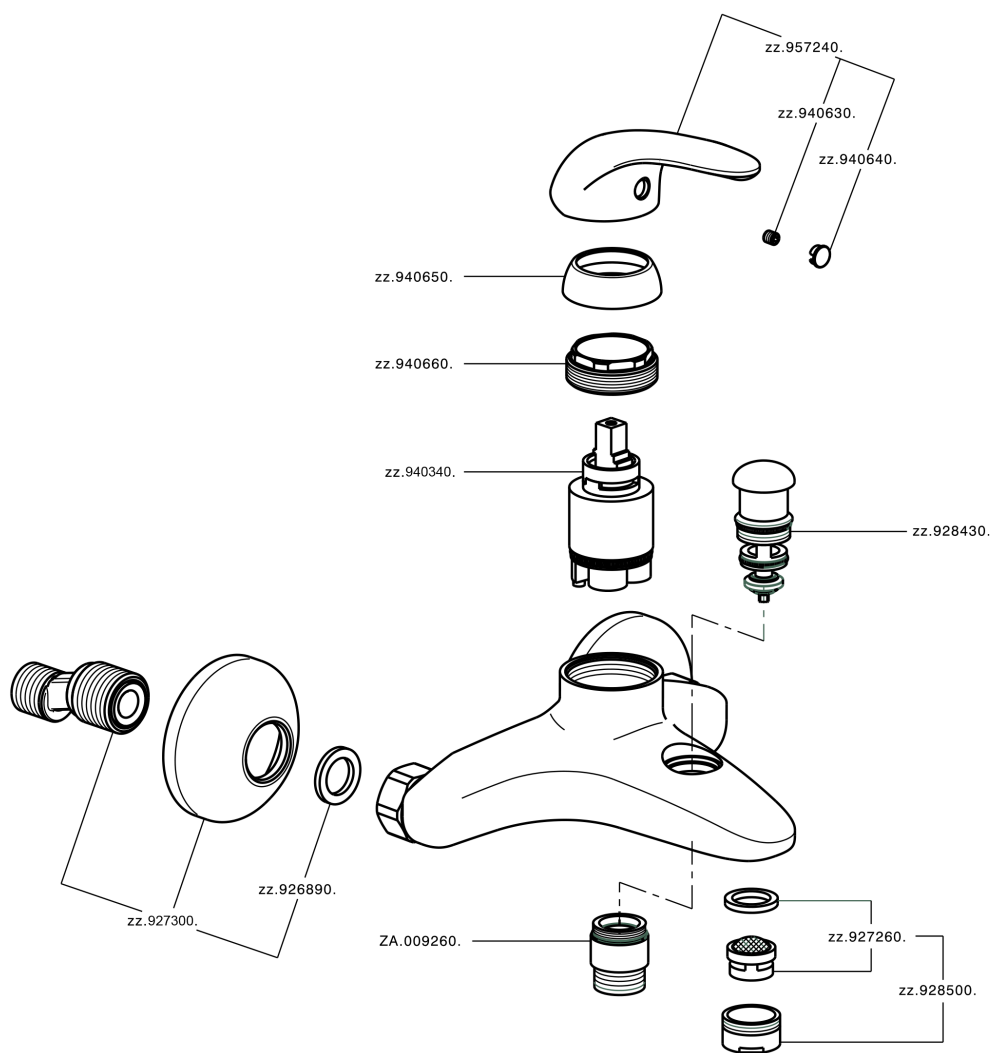

Single lever bath mixer NORMA_NM000130

NM000130

<https://en.huberitalia.com/single-lever-bath-mixer-norma-nm000130>

2025-04-03