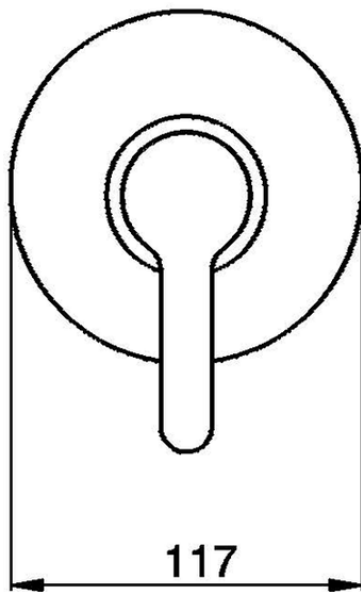

Exposed part for concealed S.L. shower valve H2_H2003000

H2003000

<https://en.huberitalia.com/exposed-part-for-concealed-s-l-shower-valve-h2-h2003000>

Piastra/Plate/Plaque/Platte/Placa

2-3mm: XX 27-47 YY 54-74

10mm: XX 16-40 YY 43-68

ZB005300

<https://en.huberitalia.com/concealed-single-lever-shower-valve-concealed-zb005300>

2026-06-13