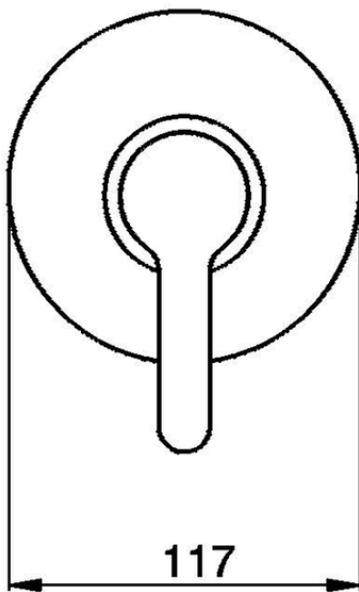

Exposed part for concealed S.L. shower valve H2_H2003000

H2003000

<https://en.huberitalia.com/exposed-part-for-concealed-s-l-shower-valve-h2-h2003000>

Piastra/Plate/Plaque/Platte/Placa

2-3mm: XX 27-47 YY 54-74

10mm: XX 16-40 YY 43-68

ZB005300

<https://en.huberitalia.com/concealed-single-lever-shower-valve-concealed-zb005300>

2026-04-29