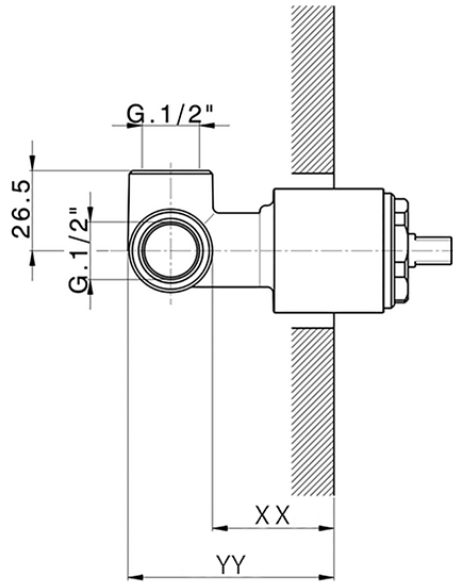

Exposed part for concealed S.L. shower valve H2_H2003000

H2003000

<https://en.huberitalia.com/exposed-part-for-concealed-s-l-shower-valve-h2-h2003000>

Piastra/Plate/Plaque/Platte/Placa

2-3mm: XX 27-47 YY 54-74

10mm: XX 16-40 YY 43-68

ZB005300

<https://en.huberitalia.com/concealed-single-lever-shower-valve-concealed-zb005300>

2026-06-13