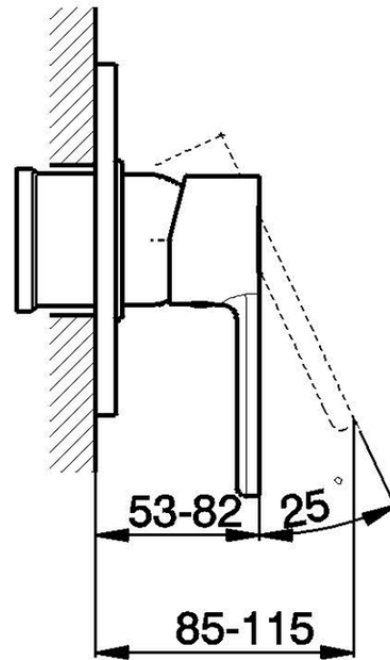

Exposed part for concealed S.L. shower valve H2_H2003000

H2003000

<https://en.huberitalia.com/exposed-part-for-concealed-s-l-shower-valve-h2-h2003000>

Piastra/Plate/Plaque/Platte/Placa

2-3mm: XX 27-47 YY 54-74

10mm: XX 16-40 YY 43-68

ZB005300

<https://en.huberitalia.com/concealed-single-lever-shower-valve-concealed-zb005300>

2026-04-05