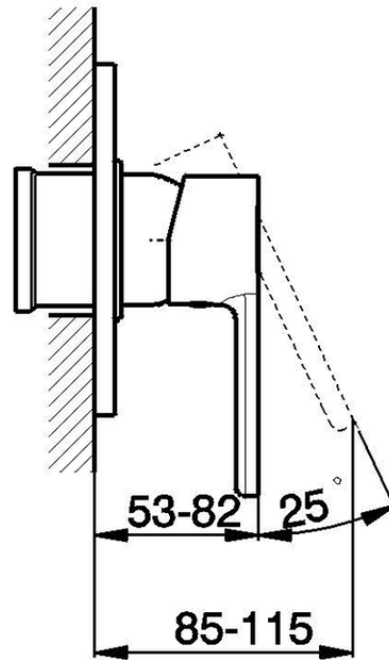

Exposed part for concealed S.L. shower valve H2_H2003000

H2003000

<https://en.huberitalia.com/exposed-part-for-concealed-s-l-shower-valve-h2-h2003000>

Piastra/Plate/Plaque/Platte/Placa

2-3mm: XX 27-47 YY 54-74

10mm: XX 16-40 YY 43-68

ZB005300

<https://en.huberitalia.com/concealed-single-lever-shower-valve-concealed-zb005300>

2026-04-29