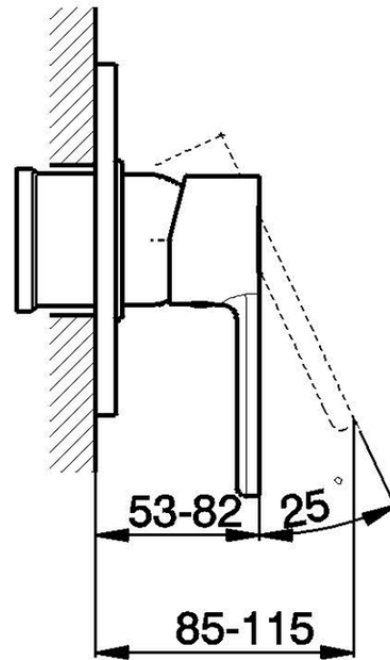

Exposed part for concealed S.L. shower valve H2_H2003000

H2003000

<https://en.huberitalia.com/exposed-part-for-concealed-s-l-shower-valve-h2-h2003000>

Piastra/Plate/Plaque/Platte/Placa

2-3mm: XX 27-47 YY 54-74

10mm: XX 16-40 YY 43-68

ZB005300

<https://en.huberitalia.com/concealed-single-lever-shower-valve-concealed-zb005300>

2026-06-13