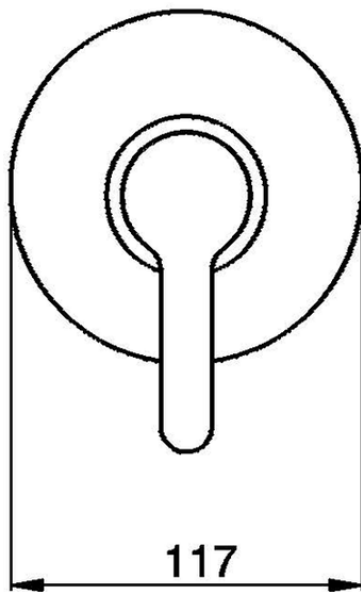

Exposed part for concealed S.L. shower valve H2_H2003000

H2003000

<https://en.huberitalia.com/exposed-part-for-concealed-s-l-shower-valve-h2-h2003000>

Piastra/Plate/Plaque/Platte/Placa

2-3mm: XX 27-47 YY 54-74

10mm: XX 16-40 YY 43-68

ZB005300

<https://en.huberitalia.com/concealed-single-lever-shower-valve-concealed-zb005300>

2026-04-05