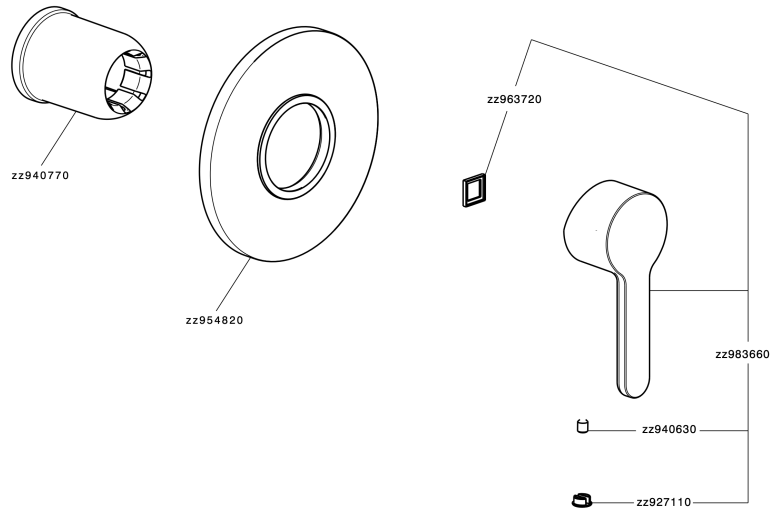

## Exposed part for concealed S.L. shower valve H2\_H2003000

H2003000

<https://en.huberitalia.com/exposed-part-for-concealed-s-l-shower-valve-h2-h2003000>

## Concealed single lever shower valve CONCEALED\_ZB005300

ZB005300

<https://en.huberitalia.com/concealed-single-lever-shower-valve-concealed-zb005300>

2026-01-11