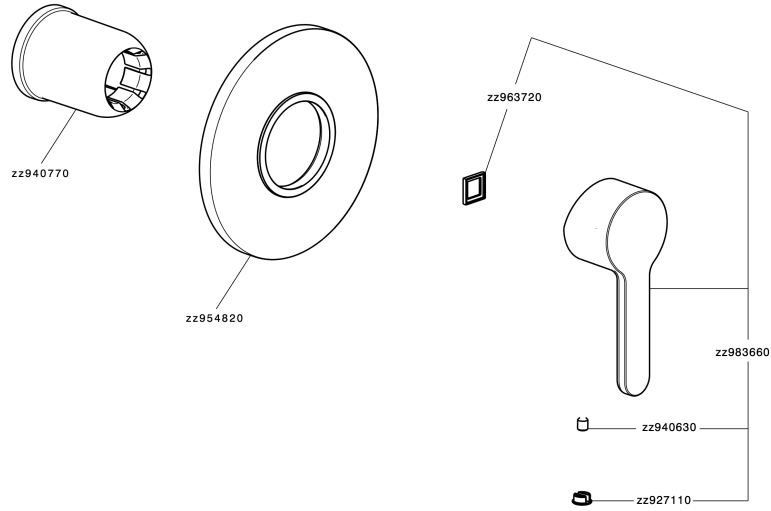

Exposed part for concealed S.L. shower valve H2_H2003000

H2003000

<https://en.huberitalia.com/exposed-part-for-concealed-s-l-shower-valve-h2-h2003000>

Concealed single lever shower valve CONCEALED_ZB005300

ZB005300

<https://en.huberitalia.com/concealed-single-lever-shower-valve-concealed-zb005300>

2026-06-27