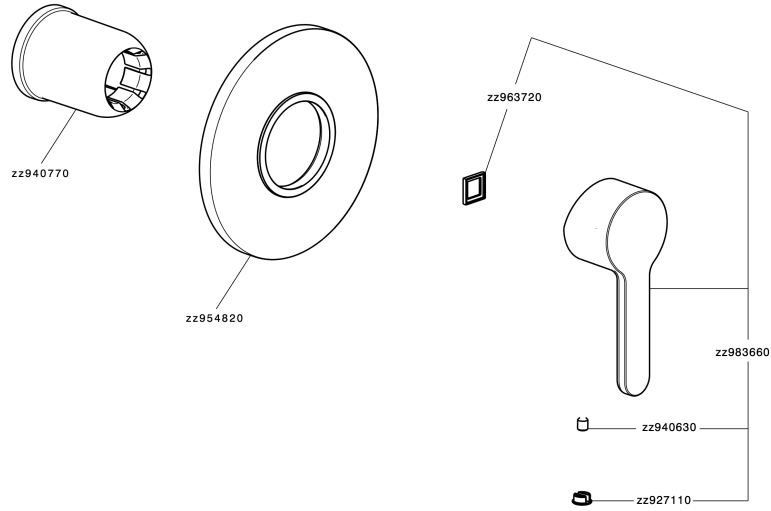

Exposed part for concealed S.L. shower valve H2_H2003000

H2003000

<https://en.huberitalia.com/exposed-part-for-concealed-s-l-shower-valve-h2-h2003000>

Concealed single lever shower valve CONCEALED_ZB005300

ZB005300

<https://en.huberitalia.com/concealed-single-lever-shower-valve-concealed-zb005300>

2026-04-08