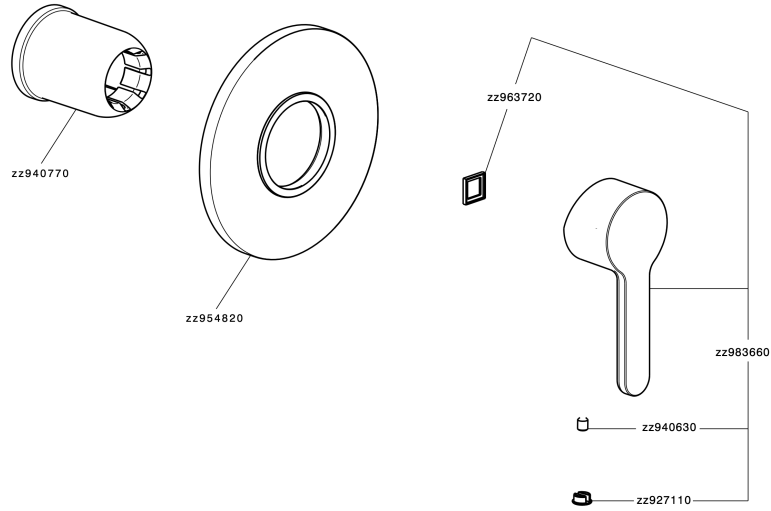

Exposed part for concealed S.L. shower valve H2_H2003000

H2003000

<https://en.huberitalia.com/exposed-part-for-concealed-s-l-shower-valve-h2-h2003000>