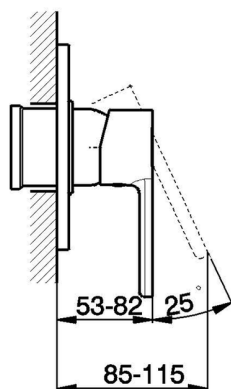

Exposed part for concealed S.L. shower valve H2_H2003000

MODEL **H2003000**

Exposed part for concealed S.L. shower valve, without concealed part, for item ZB005300

AVAILABLE FINISHINGS

CHARACTERISTICS

Installation **Concealed**

Required concealed parts **ZB005300**

Exposed part for concealed S.L. shower valve H2_H2003000

H2003000

<https://en.huberitalia.com/exposed-part-for-concealed-s-l-shower-valve-h2-h2003000>

Concealed single lever shower valve CONCEALED_ZB005300

MODEL **ZB005300**

Concealed single lever shower valve, 1/2" Concealed shower mixer, without trim kit

AVAILABLE FINISHINGS

04 04 Without finishing

CHARACTERISTICS

Installation	Concealed
Cartridge Spare Parts	ZZ94035000
35 mm Cartridge	
Concealed	1

Piastra/Plate/Plaque/Platte/Placa
 2-3mm: XX 27-47 YY 54-74
 10mm: XX 16-40 YY 43-68

2026-06-06