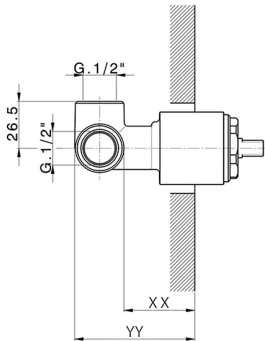

Exposed part for concealed S.L. shower valve H2_H2003000

MODEL **H2003000**

Exposed part for concealed S.L. shower valve, without concealed part, for item ZB005300

AVAILABLE FINISHINGS

CHARACTERISTICS

Installation **Concealed**

Required concealed parts **ZB005300**

Exposed part for concealed S.L. shower valve H2_H2003000

H2003000

<https://en.huberitalia.com/exposed-part-for-concealed-s-l-shower-valve-h2-h2003000>

Concealed single lever shower valve CONCEALED_ZB005300

MODEL **ZB005300**

Concealed single lever shower valve, 1/2" Concealed shower mixer, without trim kit

AVAILABLE FINISHINGS

04 04 Without finishing

CHARACTERISTICS

Installation	Concealed
Cartridge Spare Parts	ZZ94035000
35 mm Cartridge	
Concealed	1

Piastra/Plate/Plaque/Platte/Placa
 2-3mm: XX 27-47 YY 54-74
 10mm: XX 16-40 YY 43-68

2026-06-06