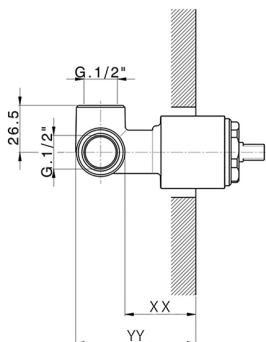

## Concealed single lever shower valve CONCEALED\_ZB005300

MODEL **ZB005300**

Concealed single lever shower valve, 1/2" Concealed shower mixer, without trim kit

AVAILABLE FINISHINGS

**04** 04 Without finishing

CHARACTERISTICS

Installation	<b>Concealed</b>
Cartridge Spare Parts	<b>ZZ94035000</b>
<b>35 mm Cartridge</b>	
Concealed	<b>1</b>

Piastra/Plate/Plaque/Platte/Placa  
 2-3mm: XX 27-47 YY 54-74  
 10mm: XX 16-40 YY 43-68