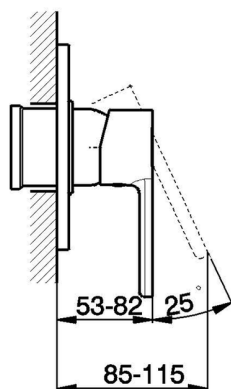

Exposed part for concealed S.L. shower valve H2_H2003000

MODEL **H2003000**

Exposed part for concealed S.L. shower valve, without concealed part, for item ZB005300

AVAILABLE FINISHINGS

CHARACTERISTICS

Installation **Concealed**

Required concealed parts **ZB005300**

Exposed part for concealed S.L. shower valve H2_H2003000

H2003000

<https://en.huberitalia.com/exposed-part-for-concealed-s-l-shower-valve-h2-h2003000>

Concealed single lever shower valve CONCEALED_ZB005300

MODEL **ZB005300**

Concealed single lever shower valve, 1/2" Concealed shower mixer, without trim kit

AVAILABLE FINISHINGS

04 04 Without finishing

CHARACTERISTICS

Installation	Concealed
Cartridge Spare Parts	ZZ94035000
35 mm Cartridge	
Concealed	1

Piastra/Plate/Plaque/Platte/Placa
 2-3mm: XX 27-47 YY 54-74
 10mm: XX 16-40 YY 43-68

2026-04-08