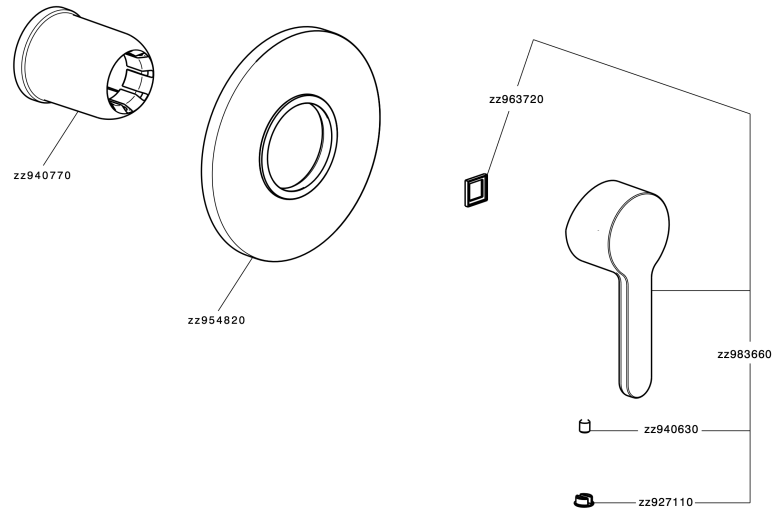

Exposed part for concealed S.L. shower valve H2_H2003000

MODEL **H2003000**

Exposed part for concealed S.L. shower valve, without concealed part, for item ZB005300

AVAILABLE FINISHINGS

CHARACTERISTICS

Installation **Concealed**

Required concealed parts **ZB005300**

Exposed part for concealed S.L. shower valve H2_H2003000

H2003000

<https://en.huberitalia.com/exposed-part-for-concealed-s-l-shower-valve-h2-h2003000>

Concealed single lever shower valve CONCEALED_ZB005300

MODEL **ZB005300**

Concealed single lever shower valve, 1/2" Concealed shower mixer, without trim kit

AVAILABLE FINISHINGS

04 04 Without finishing

CHARACTERISTICS

Installation	Concealed
Cartridge Spare Parts	ZZ94035000
35 mm Cartridge	
Concealed	1

Piastra/Plate/Plaque/Platte/Placa
 2-3mm: XX 27-47 YY 54-74
 10mm: XX 16-40 YY 43-68

2026-06-06