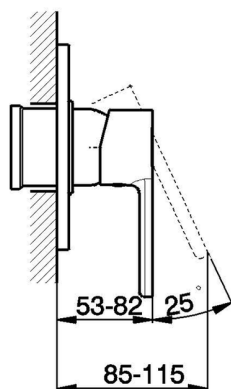

Exposed part for concealed S.L. shower valve H2_H2003000

MODEL **H2003000**

Exposed part for concealed S.L. shower valve, without concealed part, for item ZB005300

AVAILABLE FINISHINGS

CHARACTERISTICS

Installation **Concealed**

Required concealed parts **ZB005300**

Exposed part for concealed S.L. shower valve H2_H2003000

H2003000

<https://en.huberitalia.com/exposed-part-for-concealed-s-l-shower-valve-h2-h2003000>

Concealed single lever shower valve CONCEALED_ZB005300

MODEL **ZB005300**

Concealed single lever shower valve, 1/2" Concealed shower mixer, without trim kit

AVAILABLE FINISHINGS

CHARACTERISTICS

| | |
|------------------------|-------------------|
| Installation | Concealed |
| Cartridge Spare Parts | ZZ94035000 |
| 35 mm Cartridge | |
| Concealed | 1 |

Piastra/Plate/Plaque/Platte/Placa
 2-3mm: XX 27-47 YY 54-74
 10mm: XX 16-40 YY 43-68

2026-04-29