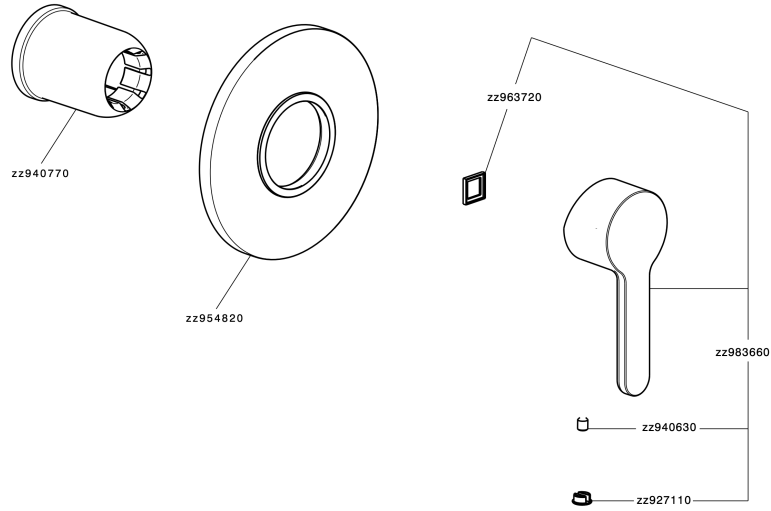

Exposed part for concealed S.L. shower valve H2_H2003000

MODEL **H2003000**

Exposed part for concealed S.L. shower valve, without concealed part, for item ZB005300

AVAILABLE FINISHINGS

CHARACTERISTICS

Installation **Concealed**

Required concealed parts **ZB005300**

Exposed part for concealed S.L. shower valve H2_H2003000

H2003000

<https://en.huberitalia.com/exposed-part-for-concealed-s-l-shower-valve-h2-h2003000>

Concealed single lever shower valve CONCEALED_ZB005300

MODEL **ZB005300**

Concealed single lever shower valve, 1/2" Concealed shower mixer, without trim kit

AVAILABLE FINISHINGS

CHARACTERISTICS

| | |
|------------------------|-------------------|
| Installation | Concealed |
| Cartridge Spare Parts | ZZ94035000 |
| 35 mm Cartridge | |
| Concealed | 1 |

Piastra/Plate/Plaque/Platte/Placa
 2-3mm: XX 27-47 YY 54-74
 10mm: XX 16-40 YY 43-68

2026-04-29