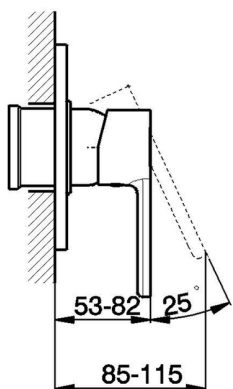

Exposed part for concealed S.L. shower valve H2_H2003000

MODEL **H2003000**

Exposed part for concealed S.L. shower valve, without concealed part, for item ZB005300

AVAILABLE FINISHINGS

CHARACTERISTICS

Installation **Concealed**

Required concealed parts **ZB005300**