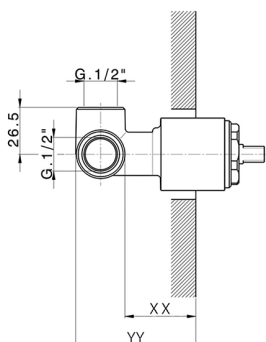

MODEL **ZB005300**

Concealed single lever shower valve, 1/2" Concealed shower mixer, without trim kit

AVAILABLE FINISHINGS

CHARACTERISTICS

| | |
|------------------------|-------------------|
| Installation | Concealed |
| Cartridge Spare Parts | ZZ94035000 |
| 35 mm Cartridge | |
| Concealed | 1 |

Piastra/Plate/Plaque/Platte/Placa
 2-3mm: XX 27-47 YY 54-74
 10mm: XX 16-40 YY 43-68

2026-04-29