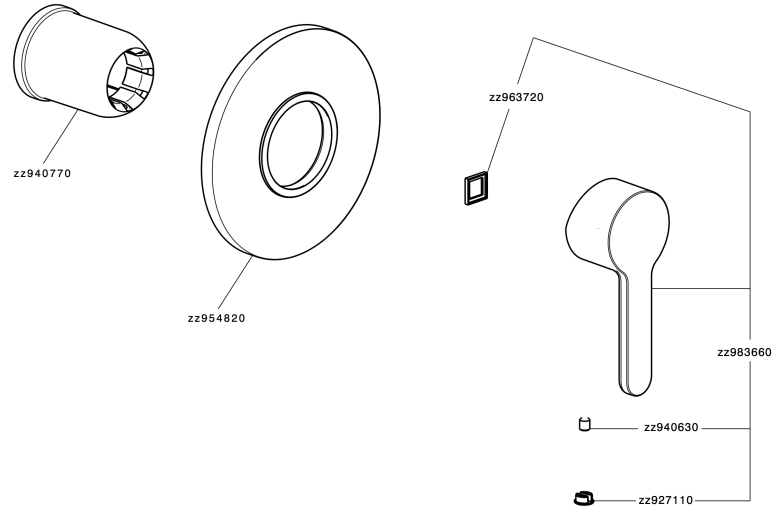

Exposed part for concealed S.L. shower valve H2_H2003000

MODEL **H2003000**

Exposed part for concealed S.L. shower valve, without concealed part, for item ZB005300

AVAILABLE FINISHINGS

CHARACTERISTICS

Installation **Concealed**

Required concealed parts **ZB005300**

Exposed part for concealed S.L. shower valve H2_H2003000

H2003000

<https://en.huberitalia.com/exposed-part-for-concealed-s-l-shower-valve-h2-h2003000>

Concealed single lever shower valve CONCEALED_ZB005300

MODEL **ZB005300**

Concealed single lever shower valve, 1/2" Concealed shower mixer, without trim kit

AVAILABLE FINISHINGS

04 04 Without finishing

CHARACTERISTICS

Installation	Concealed
Cartridge Spare Parts	ZZ94035000
35 mm Cartridge	
Concealed	1

Piastra/Plate/Plaque/Platte/Placa
 2-3mm: XX 27-47 YY 54-74
 10mm: XX 16-40 YY 43-68

2026-04-08