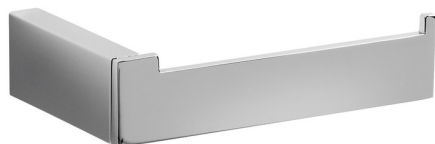

## Toilet paper holder BATHROOM ACCESSORIES\_SQ090402

MODEL **SQ090402**

Toilet paper holder

### AVAILABLE FINISHINGS

-  **21** 21 Chrome
-  **2B** 2B Polished Nickel
-  **2F** 2F Brushed Nickel
-  **2Q** 2Q Black Titanium
-  **40** 40 Matt Black
-  **4Q** 4Q Matt White