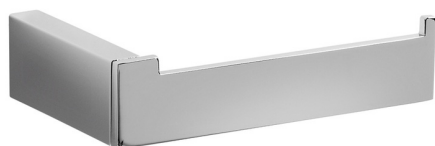

## Toilet paper holder BATHROOM ACCESSORIES\_SQ090402

MODEL **SQ090402**

Toilet paper holder

### AVAILABLE FINISHINGS

-  **21** 21 Chrome
-  **2B** 2B Polished Nickel
-  **2F** 2F Brushed Nickel
-  **2Q** 2Q Black Titanium
-  **40** 40 Matt Black
-  **4Q** 4Q Matt White