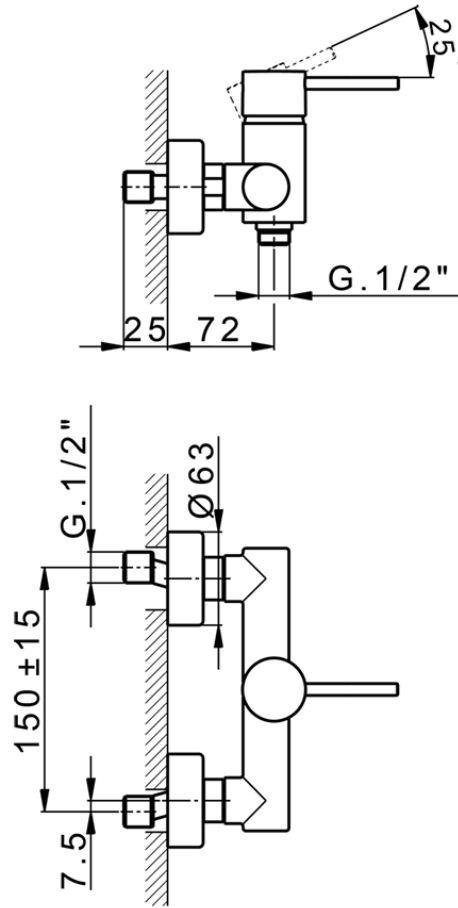

Single lever shower mixer M32_MT000440

MT000440

<https://en.huberitalia.com/single-lever-shower-mixer-m32-mt000440>

2026-04-06