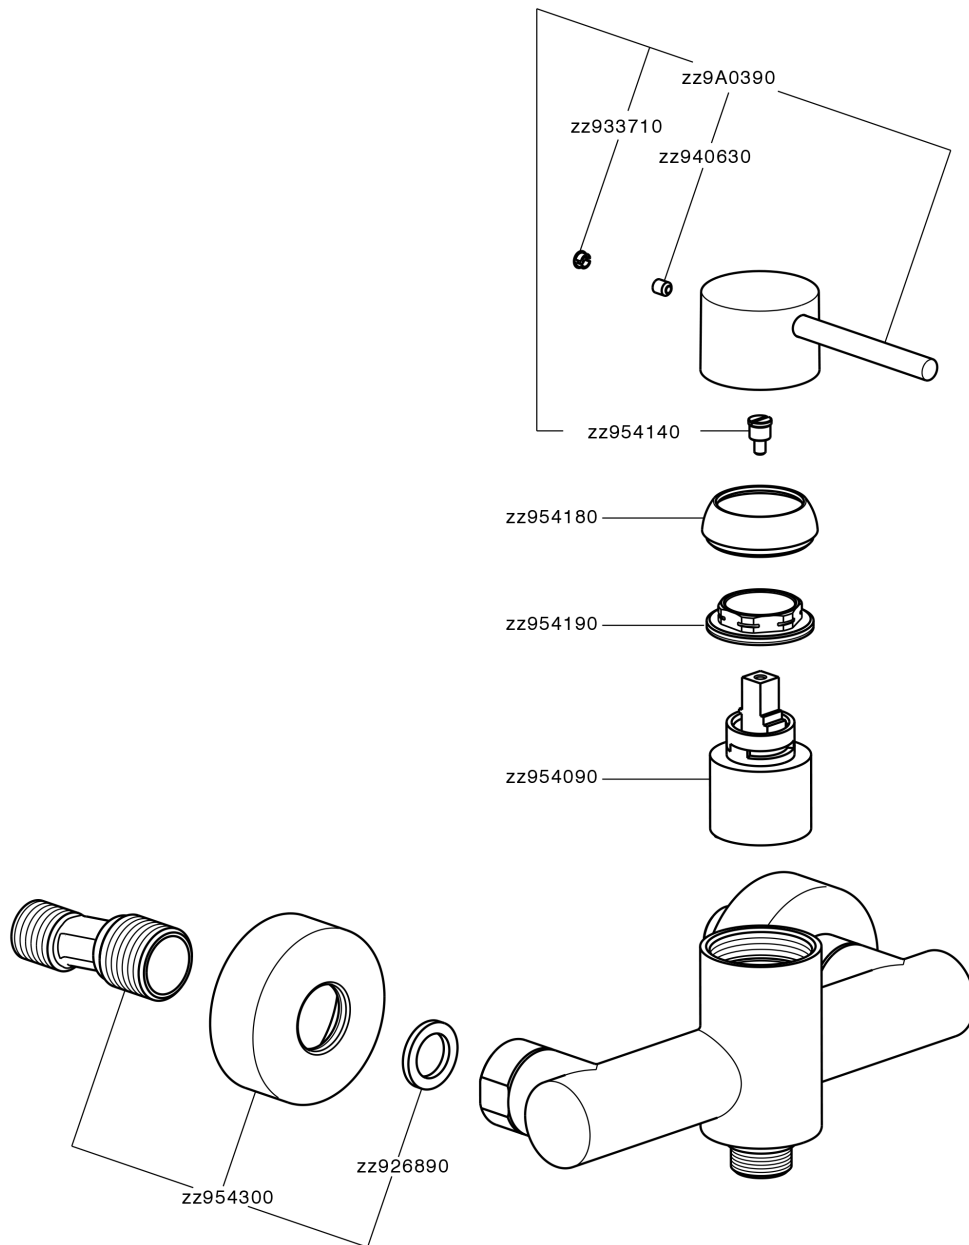

## Single lever shower mixer M32\_MT000440

MT000440

<https://en.huberitalia.com/single-lever-shower-mixer-m32-mt000440>

2026-06-06