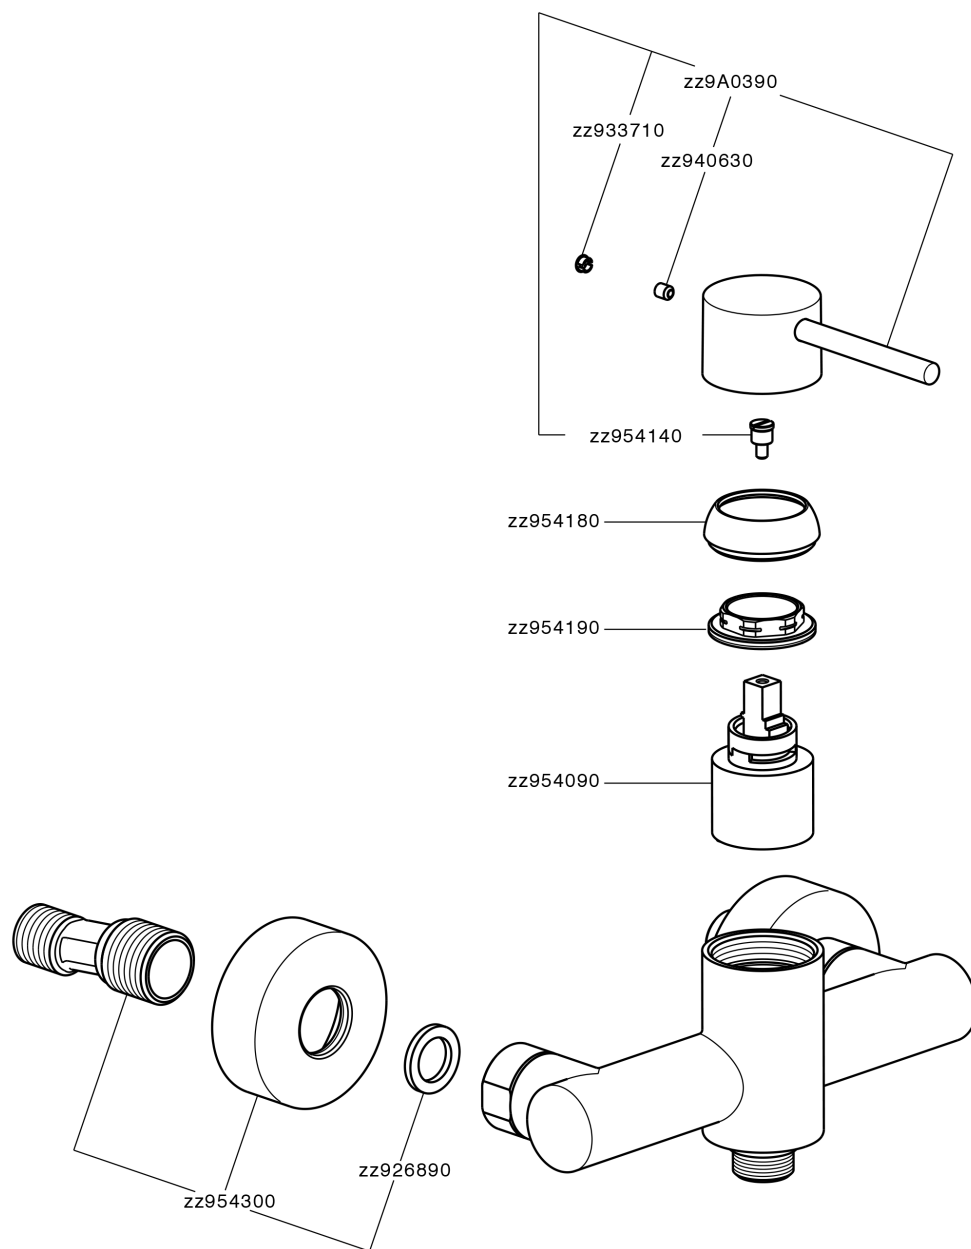

Single lever shower mixer M32_MT000440

MODEL **MT000440**

Single lever shower mixer, without shower set, 1/2" M flexible connection

AVAILABLE FINISHINGS

-  **21** 21 Chrome
-  **26** 26 Old Copper
-  **2F** 2F Brushed Nickel
-  **2W** 2W Brushed Gold
-  **40** 40 Matt Black
-  **4Q** 4Q Matt White

CHARACTERISTICS

Cartridge Spare Parts **ZZ95409000**

35 mm Cartridge

EcoStop

EcoStop feature limits water flow to approximately 50% of maximum output with one point of resistance on setting. Push slightly past the middle stop only when full water output is required. This will save water up to 50%.

Single lever shower mixer M32_MT000440

MT000440

<https://en.huberitalia.com/single-lever-shower-mixer-m32-mt000440>

2026-06-06