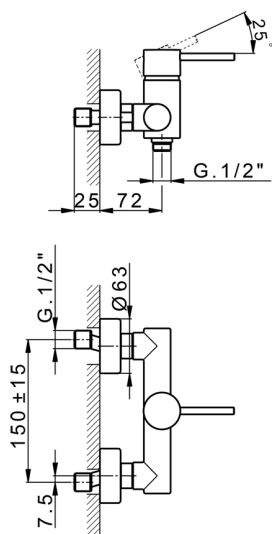

Single lever shower mixer M32_MT000440

MODEL **MT000440**

Single lever shower mixer, without shower set, 1/2" M flexible connection

AVAILABLE FINISHINGS

-  **21** 21 Chrome
-  **26** 26 Old Copper
-  **2F** 2F Brushed Nickel
-  **2W** 2W Brushed Gold
-  **40** 40 Matt Black
-  **4Q** 4Q Matt White

CHARACTERISTICS

Cartridge Spare Parts **ZZ95409000**

35 mm Cartridge

EcoStop

EcoStop feature limits water flow to approximately 50% of maximum output with one point of resistance on setting. Push slightly past the middle stop only when full water output is required. This will save water up to 50%.

Single lever shower mixer M32_MT000440

MT000440

<https://en.huberitalia.com/single-lever-shower-mixer-m32-mt000440>

2026-06-06